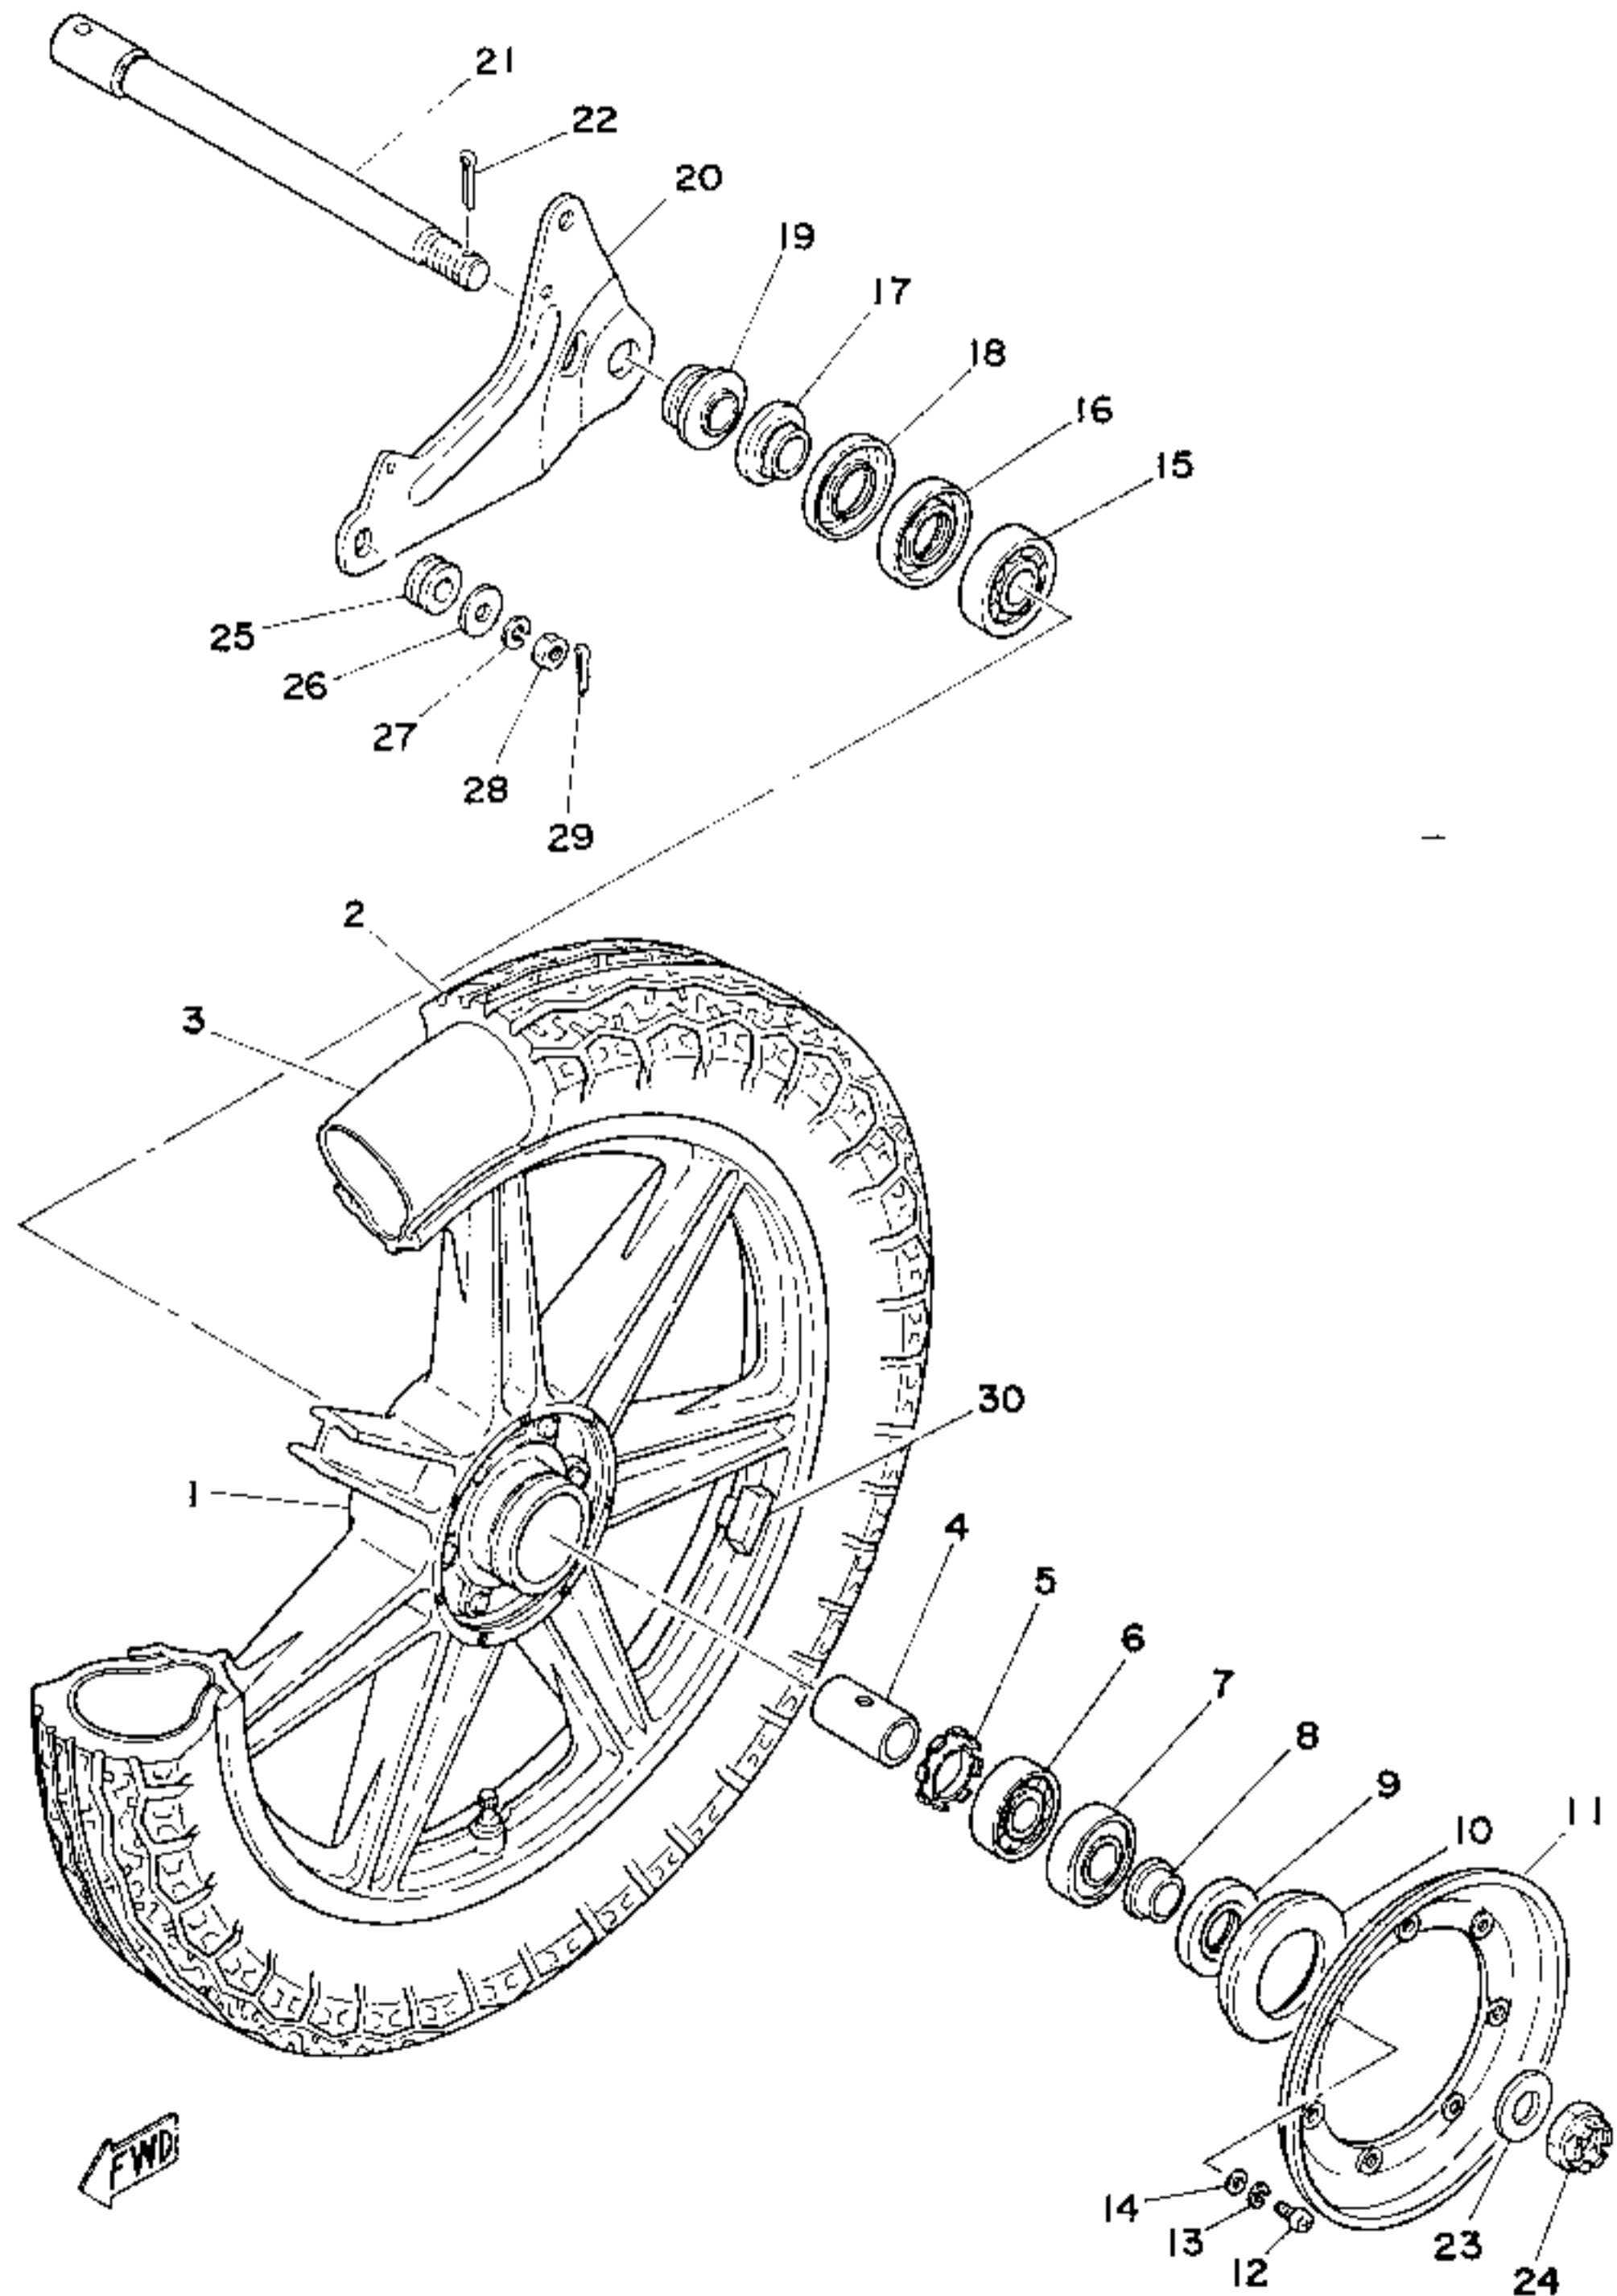

Fig. 38 REAR WHEEL

Ref. No.	Parts No.	Description	Qty		Remarks
			750D	750 Measure No.	
1	1J7-W2533-00	CASTING WHEEL, rear (2.15-18).....	1		⚠
	1J7-W2533-10	CASTING WHEEL, rear (2.15-18).....	1		(37-11,12,13,14 new ones with sur.)
	1T4-W2533-10	CASTING WHEEL, rear (2.15-18).....	1		Low Gloss Black
2	94140-18346	TIRE, rear (4.00-18-4PR)	1	1	
3	94240-18024	TUBE, rear (4.00-18)	1	1	
4	1J7-25317-00	SPACER, bearing	1	1	
5	1J7-25115-01	FLANGE, spacer	1	1	
6	93306-20421	BEARING (B6204)	1	1	
7	93306-20422	BEARING (B6204RS)	1	1	
8	90387-20541	COLLAR	1	1	
9	93102-25044	OIL SEAL (SD-25-47-7)	1	1	
10	1J7-25319-01	SEAL, dust	1	1	
11	1J7-25327-00	COVER, plate dust	1		
	1J7-25327-10	COVER, plate dust	1	1	
12	98501-04016	SCREW, panhead	7		
	98501-05016	SCREW, panhead	7	7	
13	92901-04100	WASHER, spring	7		
	92901-05100	WASHER, spring	7	7	
14	92901-04200	WASHER, plain	7		
	92901-05200	WASHER, plain	7	7	
15	93306-30404	BEARING (B6304Z)	1	1	
16	93104-27026	OIL SEAL (SO-27-52-5)	1	1	
17	1J7-25377-00	COLLAR, shaft	1	1	
18	1J7-25367-00	COVER, dust	1	1	
19	90387-20542	COLLAR	1	1	
20	1J7-25371-00	PLATE, stopper torque	1	1	
21	1J7-25381-00	SHAFT, wheel	1	1	
22	91401-40035	PIN, cotter	1	1	
23	90201-18620	WASHER, plate	1	1	
24	90171-18008	NUT, shaft (256-25382-00)	1	1	
25	1J7-25374-00	SPACER	1	1	
26	90201-08114	WASHER, plain (156-24186-00)	1	1	

Fig. 38 REAR WHEEL

Ref. No.	Parts No.	Description	Q'ty		Remarks
			750D	750 .2D	
27	92901-08100	WASHER, spring	1	1	
28	95301-08700	NUT, hexagon	1	1	
29	91401-20012	PIN, cotter	1	1	
30	1A1-25398-00	BALANCER, wheel	U.N	U.N	20g
	1A1-25399-00	BALANCER, wheel			10g