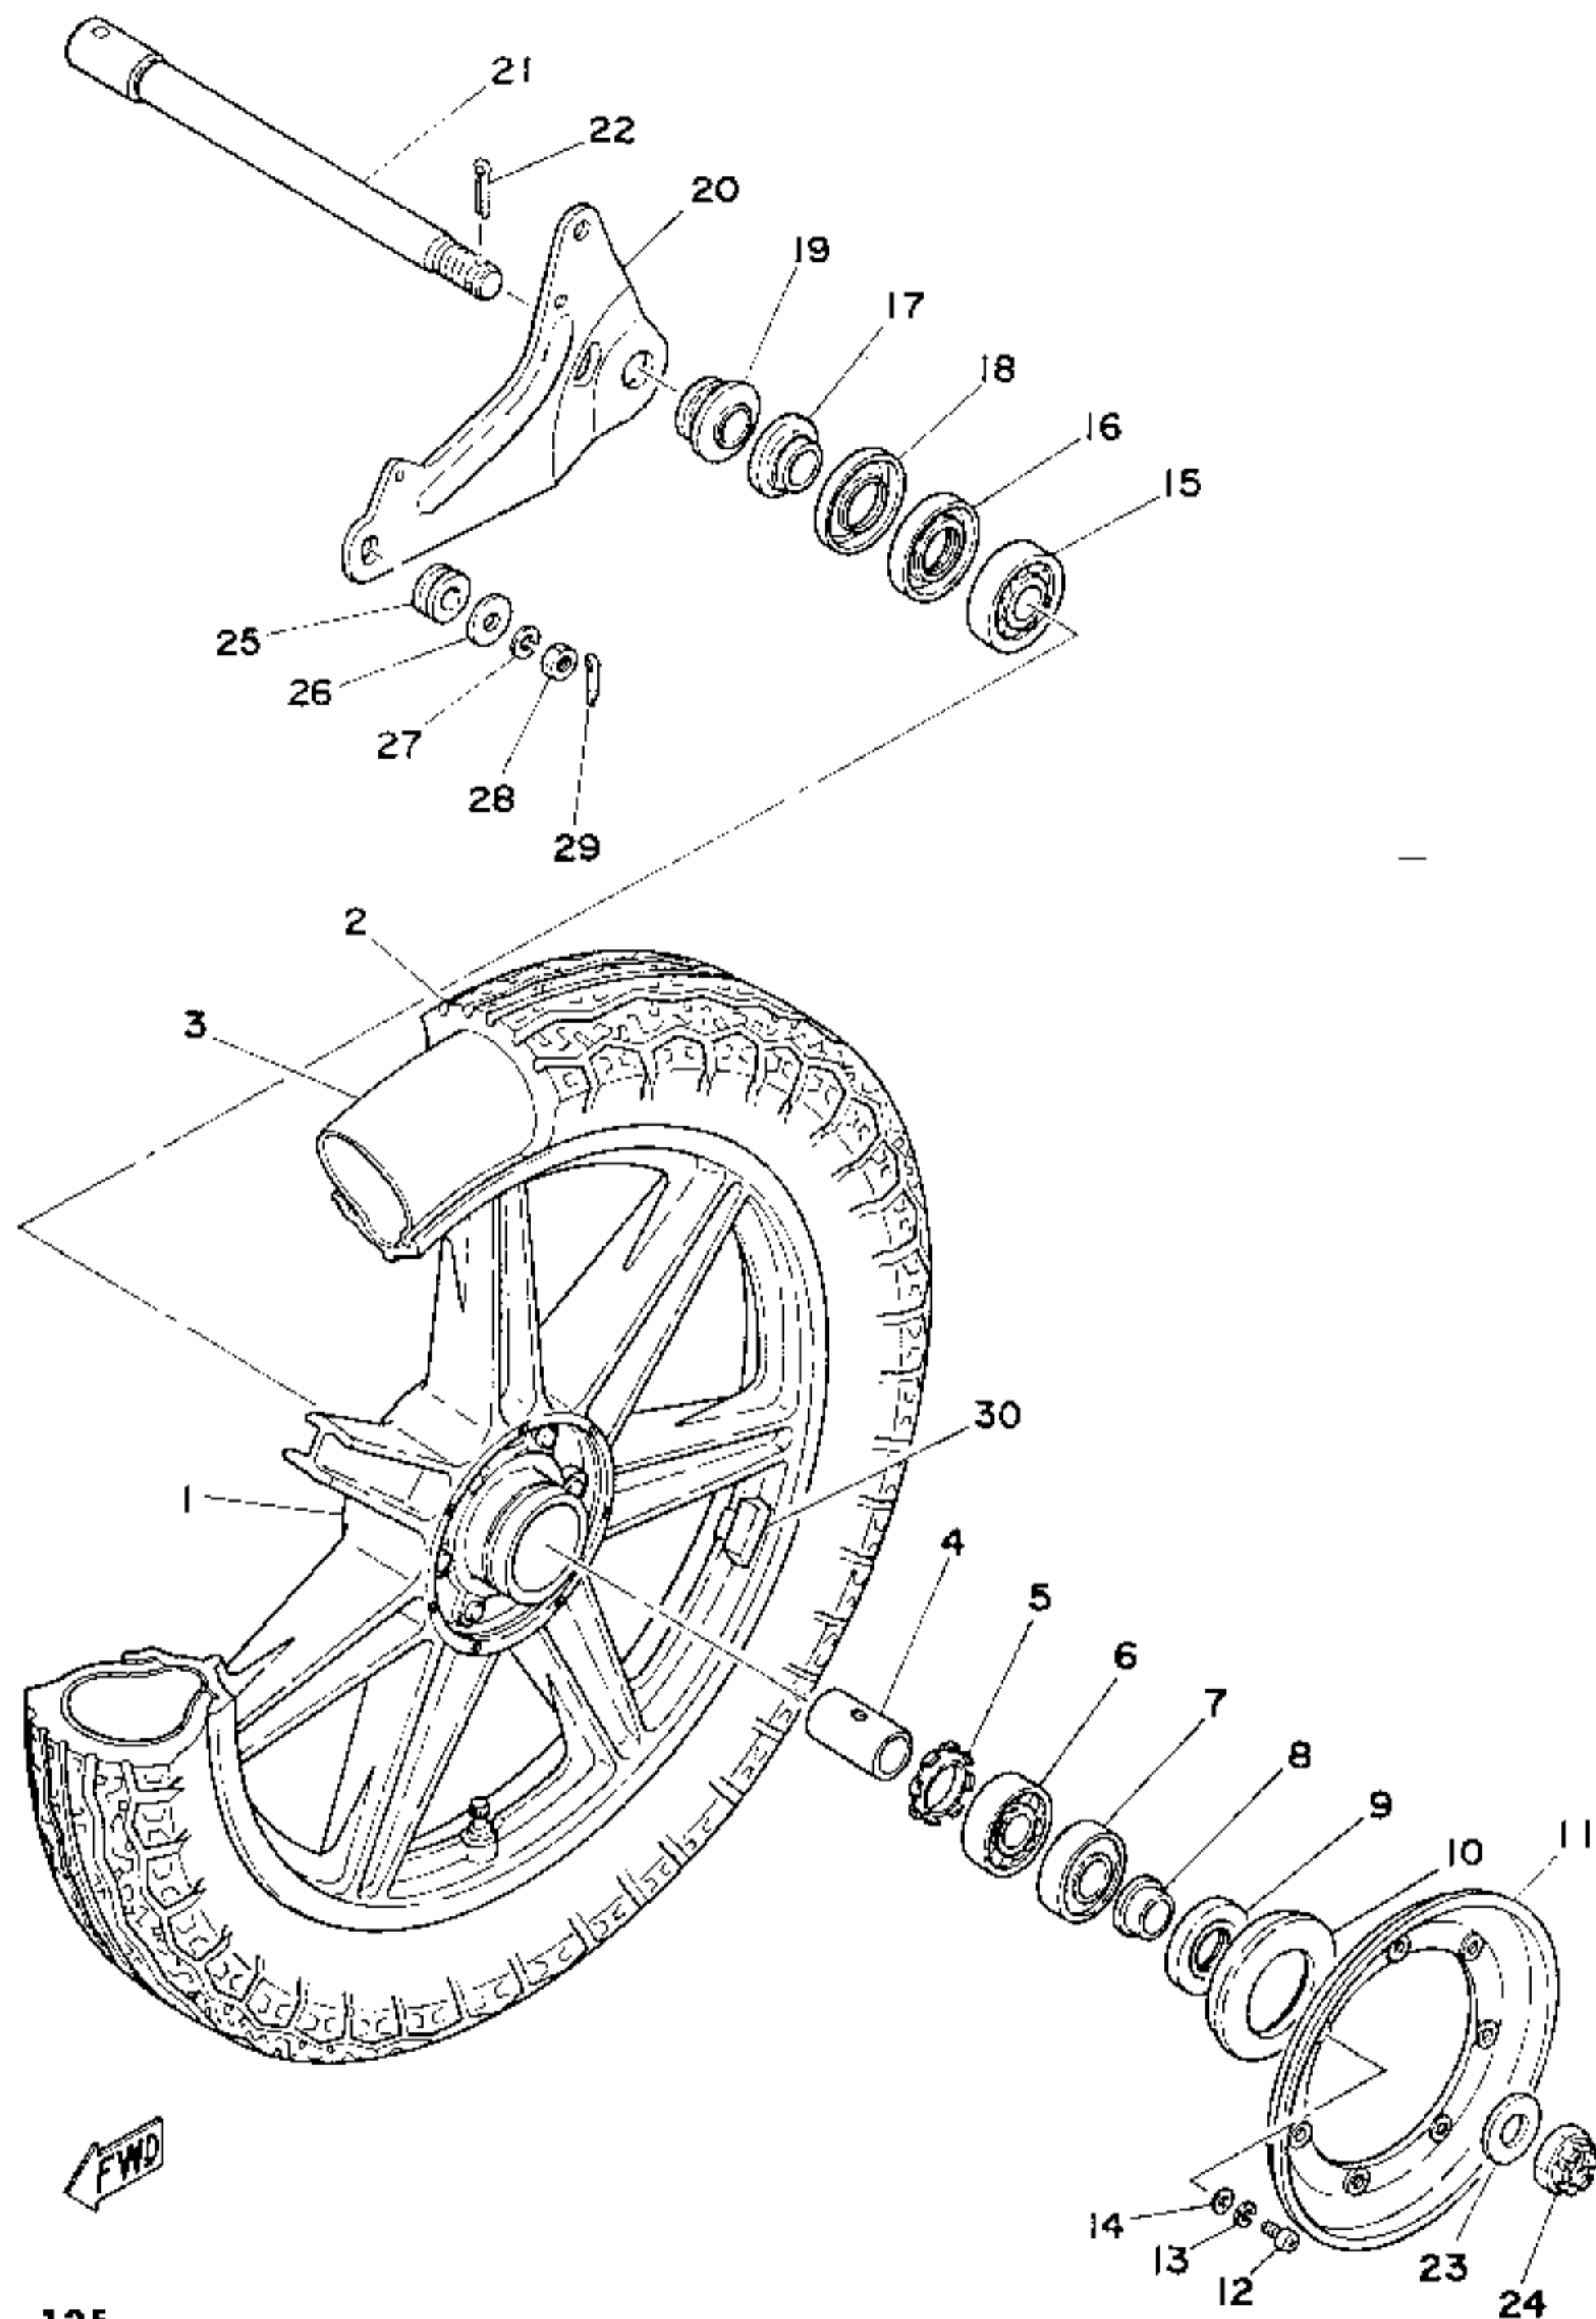

Fig. 38 REAR WHEEL

Ref. No.	Parts No.	Description	Qty		Remarks
			750D	750 Measure No.	
1	1J7-W2533-00	CASTING WHEEL, rear (2.15-18).....	1		⚠
	1J7-W2533-10	CASTING WHEEL, rear (2.15-18).....	1		(37-11,12,13,14 new ones with sur.)
	1T4-W2533-10	CASTING WHEEL, rear (2.15-18).....	1		Low Gloss Black
2	94140-18346	TIRE, rear (4.00-18-4PR)	1	1	
3	94240-18024	TUBE, rear (4.00-18)	1	1	
4	1J7-25317-00	SPACER, bearing	1	1	
5	1J7-25115-01	FLANGE, spacer	1	1	
6	93306-20421	BEARING (B6204)	1	1	
7	93306-20422	BEARING (B6204RS)	1	1	
8	90387-20541	COLLAR	1	1	
9	93102-25044	OIL SEAL (SD-25-47-7)	1	1	
10	1J7-25319-01	SEAL, dust	1	1	
11	1J7-25327-00	COVER, plate dust	1		
	1J7-25327-10	COVER, plate dust	1	1	
12	98501-04016	SCREW, panhead	7		
	98501-05016	SCREW, panhead	7	7	
13	92901-04100	WASHER, spring	7		
	92901-05100	WASHER, spring	7	7	
14	92901-04200	WASHER, plain	7		
	92901-05200	WASHER, plain	7	7	
15	93306-30404	BEARING (B6304Z)	1	1	
16	93104-27026	OIL SEAL (SO-27-52-5)	1	1	
17	1J7-25377-00	COLLAR, shaft	1	1	
18	1J7-25367-00	COVER, dust	1	1	
19	90387-20542	COLLAR	1	1	
20	1J7-25371-00	PLATE, stopper torque	1	1	
21	1J7-25381-00	SHAFT, wheel	1	1	
22	91401-40035	PIN, cotter	1	1	
23	90201-18620	WASHER, plate	1	1	
24	90171-18008	NUT, shaft (256-25382-00)	1	1	
25	1J7-25374-00	SPACER	1	1	
26	90201-08114	WASHER, plain (156-24186-00)	1	1	

Fig. 38 REAR WHEEL

Ref. No.	Parts No.	Description	Q'ty		Remarks
			750D	750 .2D	
27	92901-08100	WASHER, spring	1	1	
28	95301-08700	NUT, hexagon	1	1	
29	91401-20012	PIN, cotter	1	1	
30	1A1-25398-00	BALANCER, wheel	U.N	U.N	20g
	1A1-25399-00	BALANCER, wheel			10g