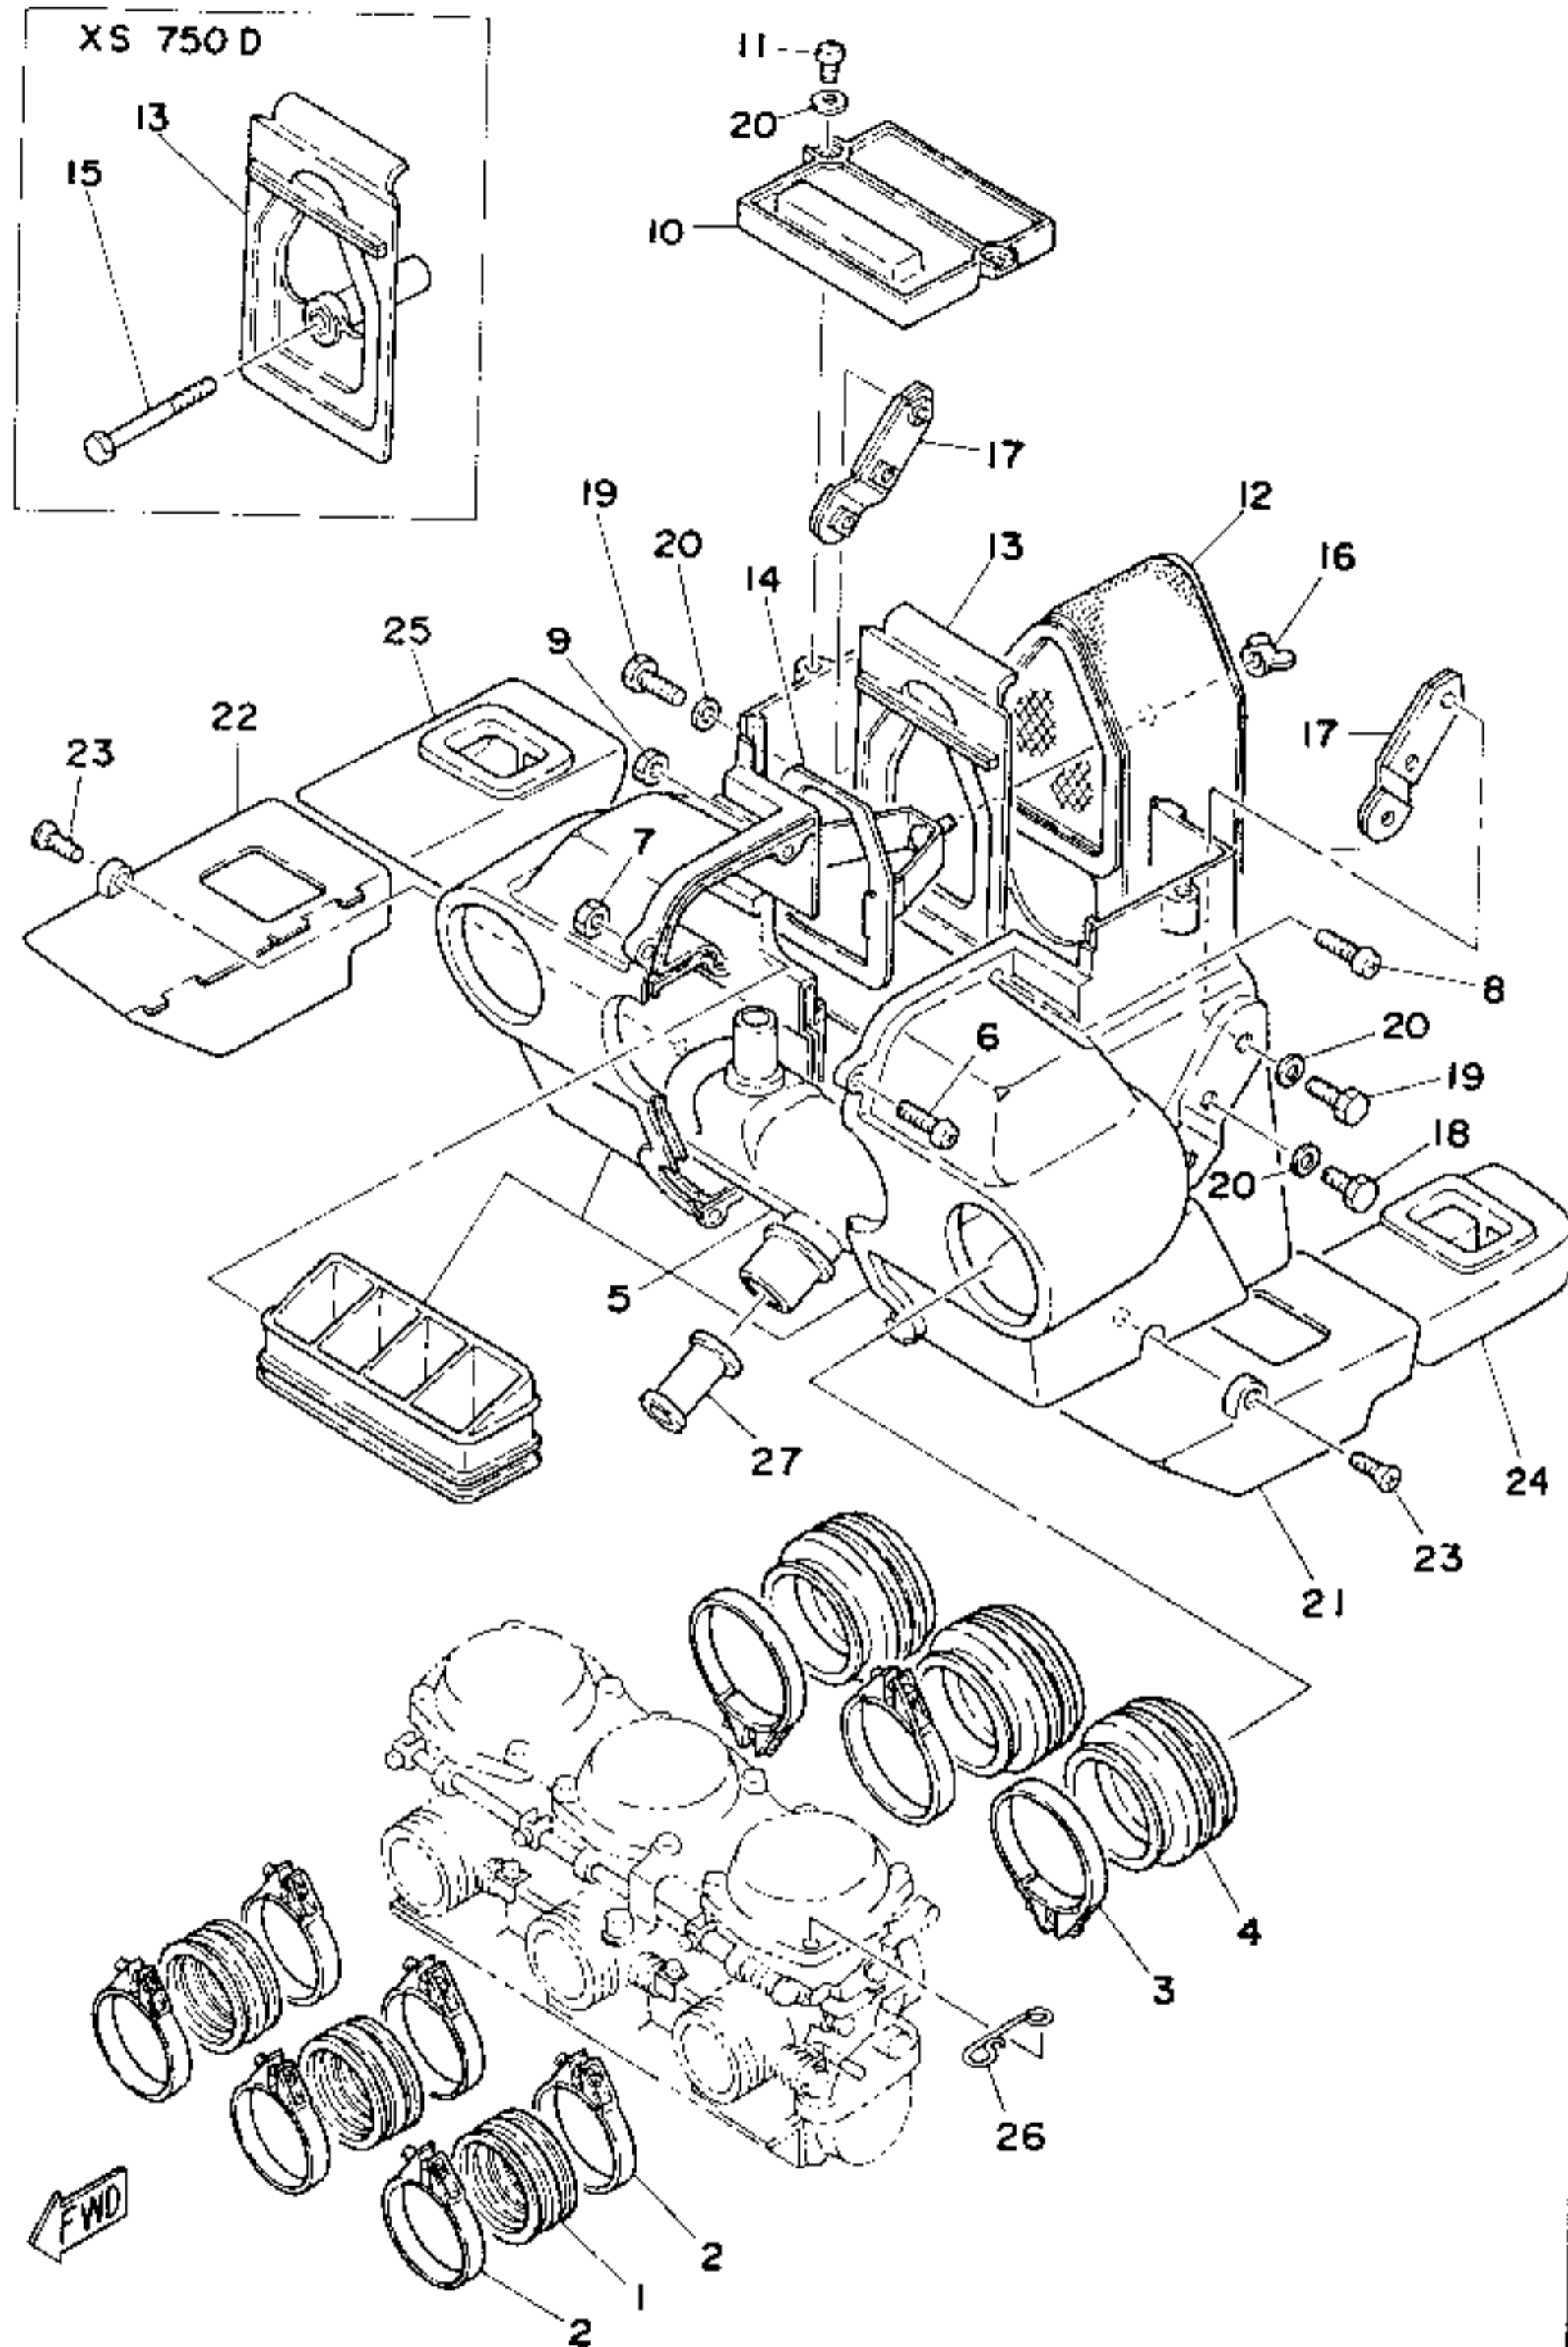

Fig. 18 INTAKE

Ref. No.	Parts No.	Description	Qty		Remarks
			750D	750 2D	
1	1J7-13586-00	JOINT, carburetor	3	3	
2	90460-54085	CLAMP, hose	6	6	
3	90460-58015	CLAMP, hose (371-14456-00)	3	3	
4	1J7-14453-00	JOINT, air cleaner	3	3	
5	1J7-W1441-00	AIR CLEANER CASE COMP.	1		
	1T4-W1441-00	AIR CLEANER CASE COMP.		1	
6	92506-06035	SCREW, panhead	3	3	
7	95306-06600	NUT, hexagon	3	3	
8	98506-05025	SCREW, panhead	1	1	
9	95306-05600	NUT, hexagon	1	1	
10	1J7-14422-00	CAP, air cleaner case	1	1	
11	92501-06010	SCREW, panhead	2	2	
12	1J7-14451-00	ELEMENT, air cleaner	1	1	
13	1J7-14472-00	PLATE, element	1		
	1T4-14472-00	PLATE, element		1	
14	1T4-14465-00	PLATE, element set		1	
15	97301-06065	BOLT, hexagon	1		
16	90175-06012	NUT, wing	1	1	
17	1J7-14484-00	PLATE, cleaner case fitting	2	2	
18	97301-06016	BOLT, hexagon	6		
	97301-06016	BOLT, hexagon	2	2	
19	97301-06020	BOLT, hexagon	4	4	
20	92901-06600	WASHER, plain	8	8	
21	1J7-14431-01	SILENCER, intake left	1	1	
22	1J7-14441-01	SILENCER, intake right	1	1	
23	92706-06015	SCREW, flathead	2	2	
24	1J7-14423-00	PIPE, suction left	1	1	
25	1J7-14433-00	PIPE, suction right	1	1	
26	90468-20072	CLIP	1	1	
27	1J7-11125-02	PIPE, breather 4	1	1	