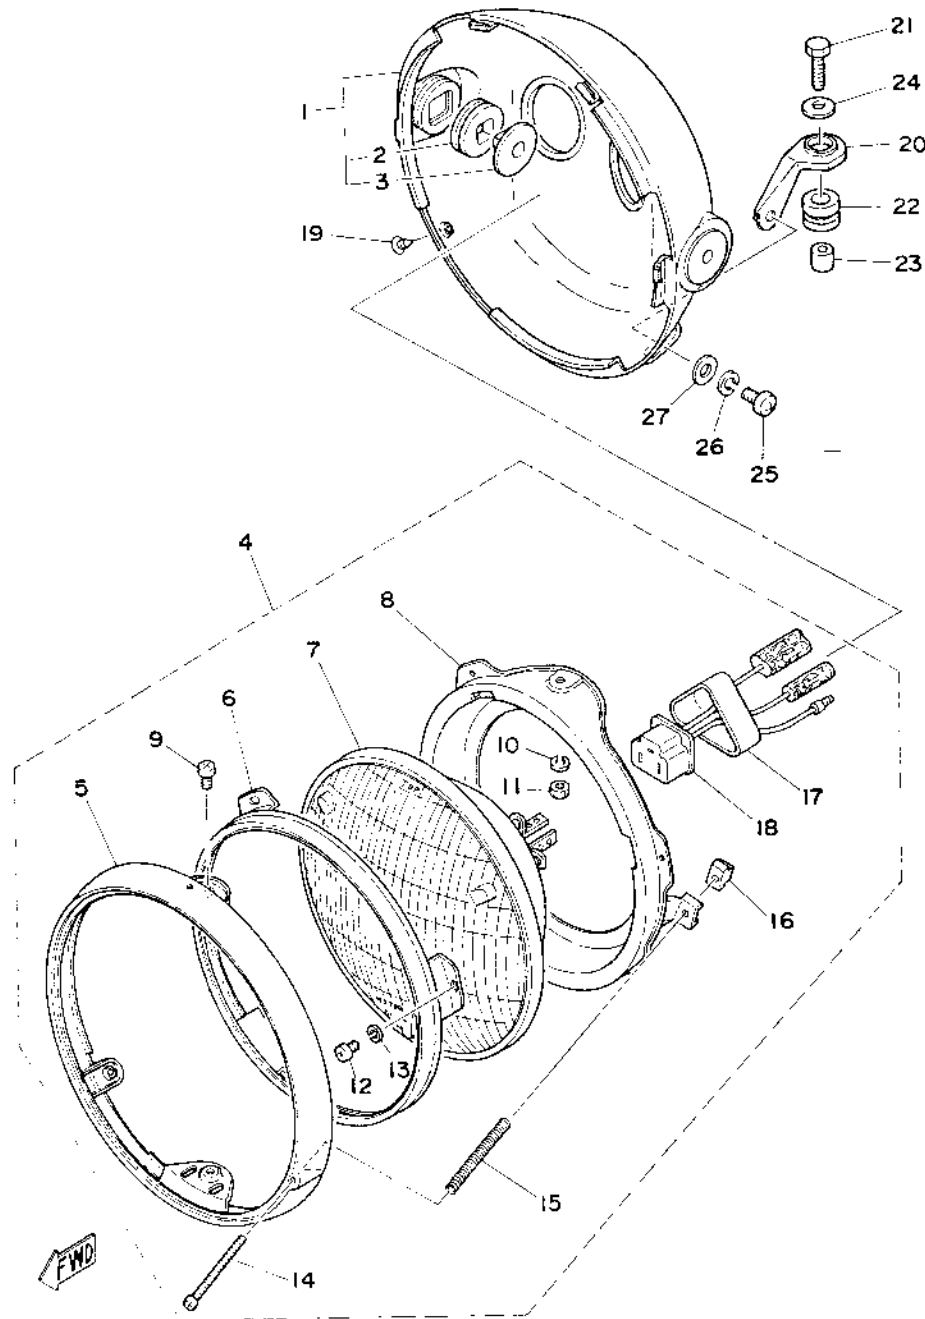

Fig. 40 HEAD LAMP

Ref. No.	Parts No.	Description	Q'ty		Remarks
			7500	7500-20	
40- 1	1J7-84330-61-33	HEAD LAMP BODY ASS'Y	1	1	Yamaha Black
2	584-84345-60	BUSHING	2	2	
3	584-84338-60	COLLAR	2	2	
4	1J7-84310-60	HEAD LAMP UNIT ASS'Y	1	1	
5	341-84315-60	RIM, head lamp	1	1	
6	341-84395-60	RING, retaining	1	1	
7	341-84320-60	LENS ASS'Y (12V-50/40W)	1	1	
8	341-84394-60	RING, mounting	1	1	
9	98501-05010	SCREW, panhead	2	2	
10	92901-05100	WASHER, spring	2	2	
11	95301-05600	NUT, hexagon	2	2	
12	98501-04008	SCREW, panhead	3	3	
13	92901-04100	WASHER, spring	3	3	
14	447-84331-60	SCREW, adjusting	1	1	
15	417-84332-50	SPRING, adjusting	1	1	
16	198-84334-60	NUT	1	1	
17	341-84337-61	COVER, socket	1	1	
18	371-84312-60	CORD ASS'Y	1	1	
19	135-84325-00	SCREW, rim fitting	1	1	
	90152-05005	SCREW, rim fitting	1	1	
20	1J7-84318-00	STAY, head lamp	1	1	
21	97301-06025	BOLT	1	1	
22	90480-16114	CROMMET (341-84336-00)	1	1	
23	90387-07038	COLLAR (256-84757-00)	1	1	
24	90201-06069	WASHER (135-21491-00)	1	1	
25	92501-06015	SCREW, panhead	1	1	
26	92901-06100	WASHER, spring	1	1	
27	90201-06067	WASHER, plate	1	1	6.5-20.1.6