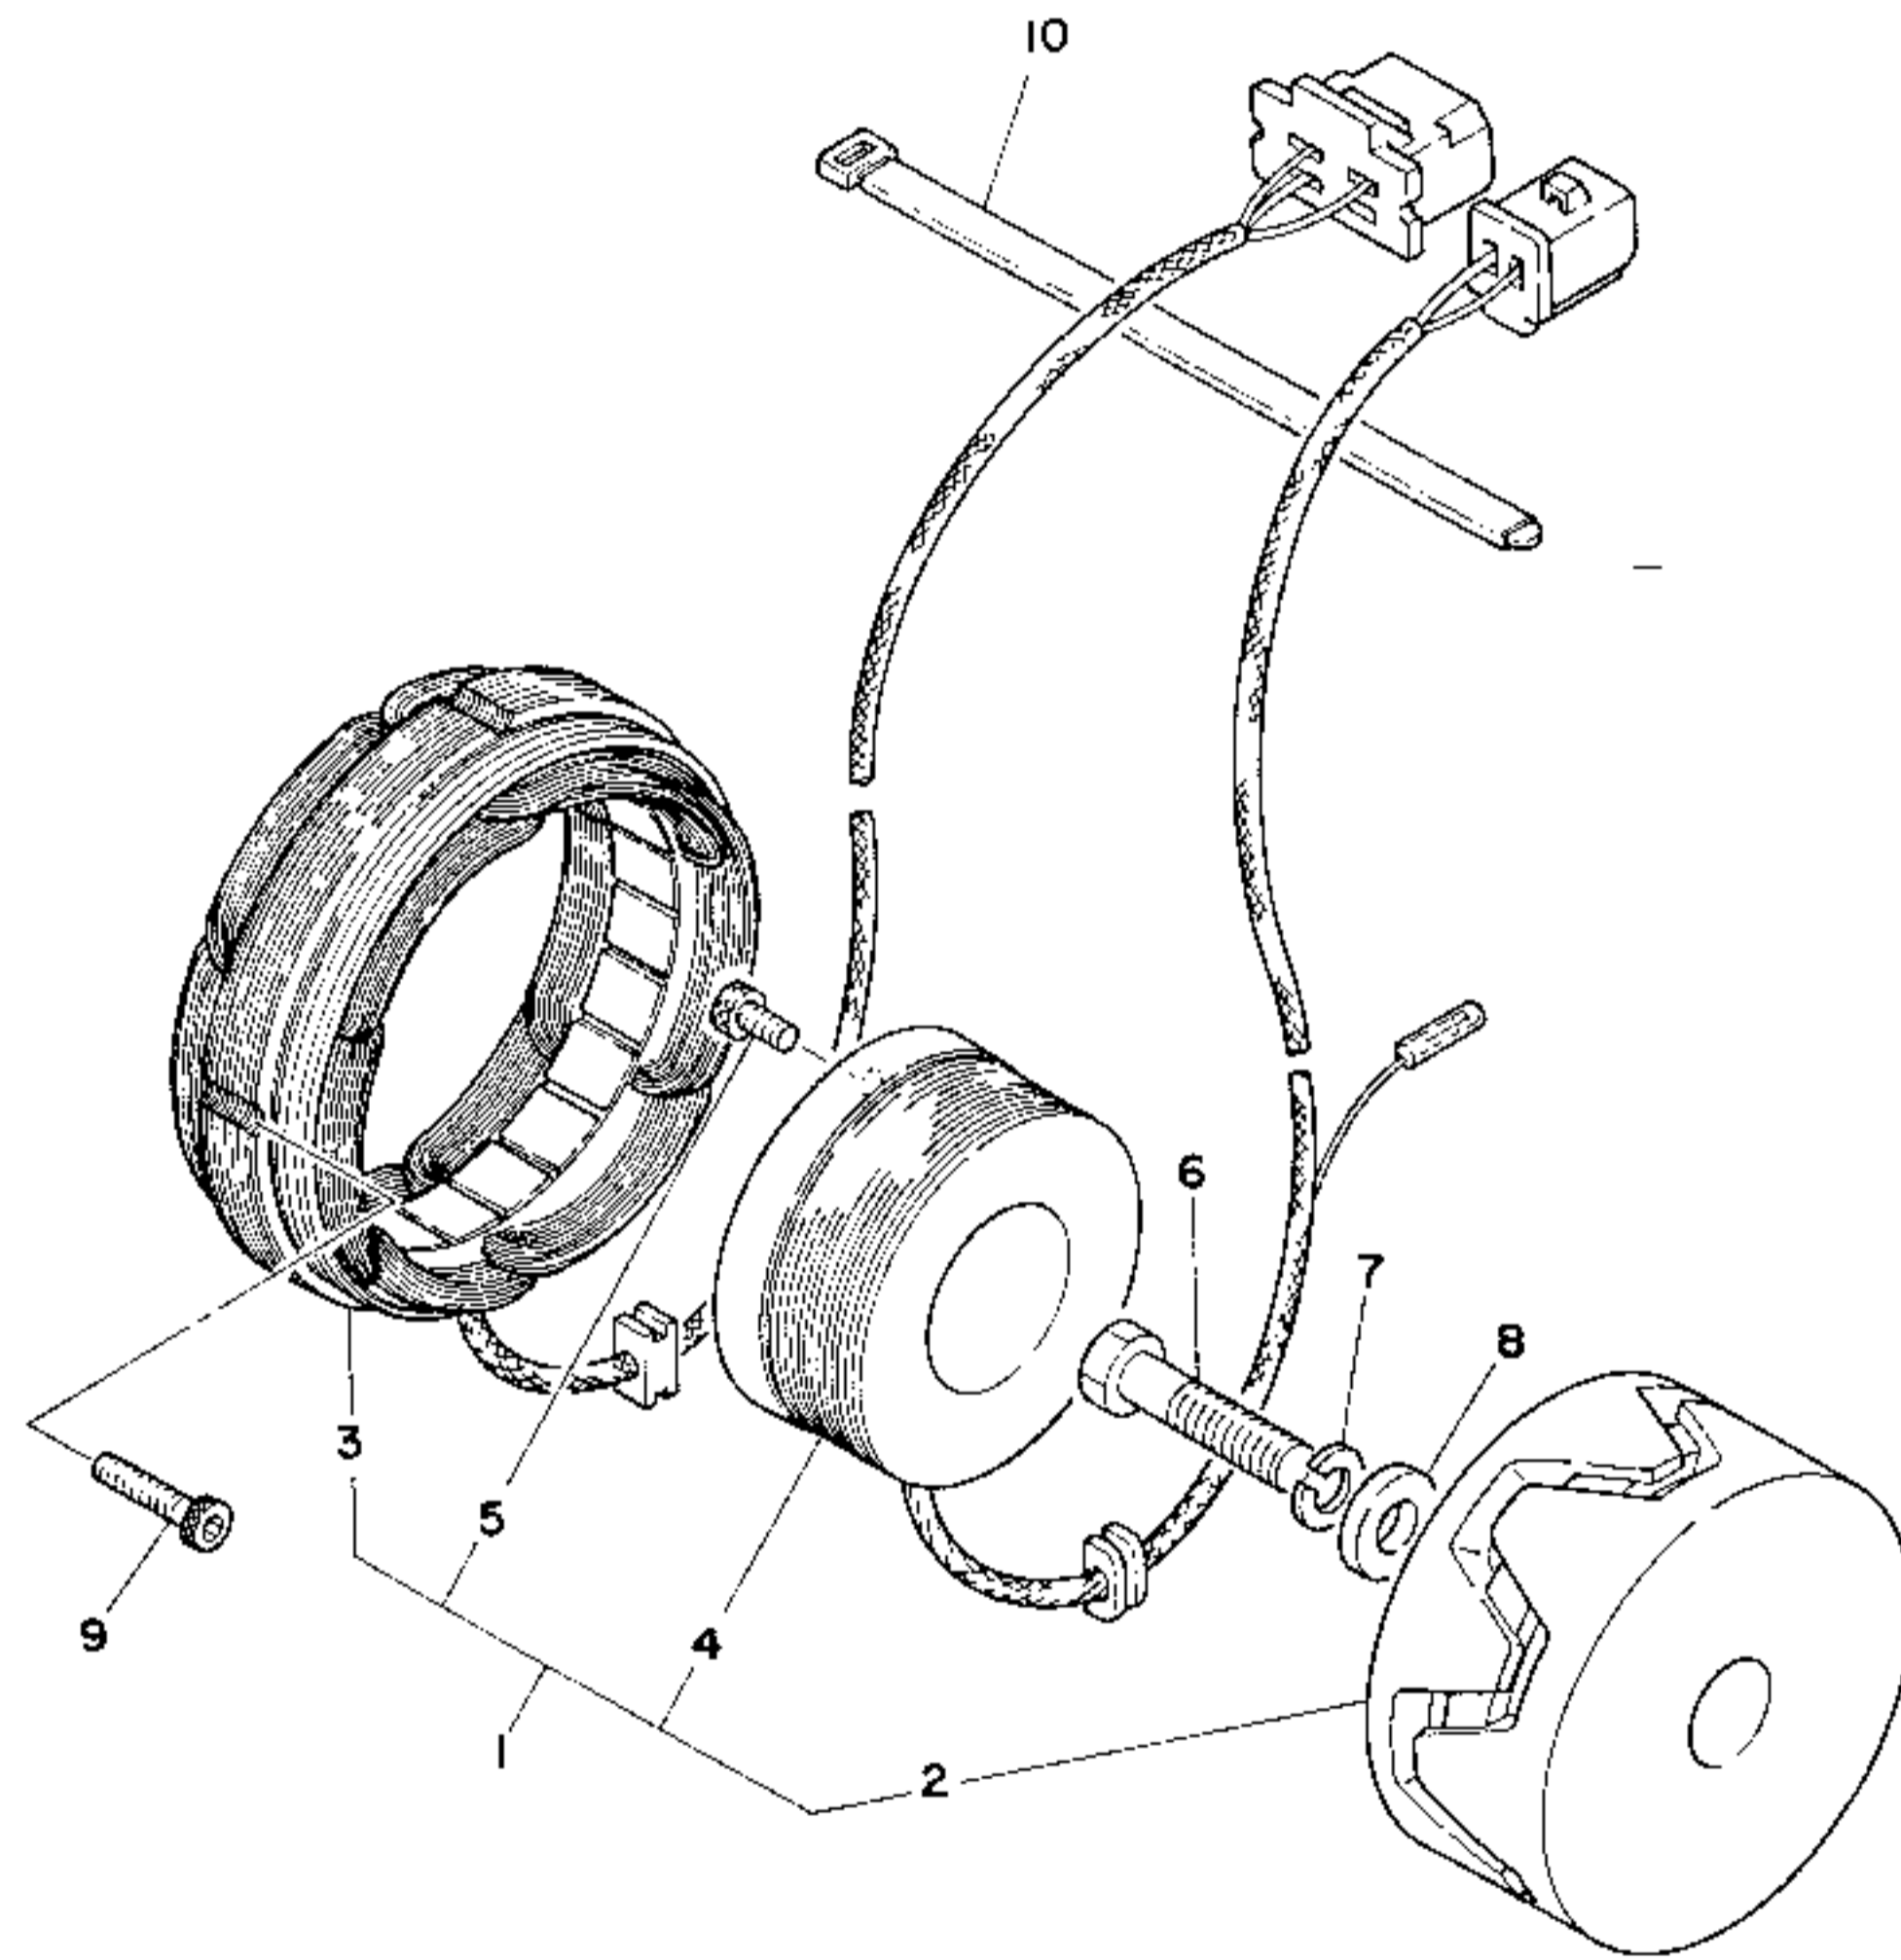

Fig. 5 A. C. GENERATOR

Ref. No.	Parts No.	Description	Q'ty		Remarks
			750D	750-2D Machine No.	
1	1J7-81600-10	A.C. GENERATOR ASS'Y	1	1	
2	1J7-81650-10	ROTOR COMP.	1	1	
3	1J7-81610-10	STATOR ASS'Y	1	1	
4	1J7-81660-10	FIELD COIL ASS'Y	1	1	
5	91316-06012	BOLT, hexagon socket head	3	3	
6	90101-10188	BOLT	1	1	
7	92901-10100	WASHER, spring	1	1	
8	90201-10308	WASHER, plate (341-81663-01)	1	1	19.1-24-5
9	91316-06030	BOLT, hexagon socket head	4	4	
10	447-82591-00	BAND	1		
	341-26397-01	BAND	1	1	