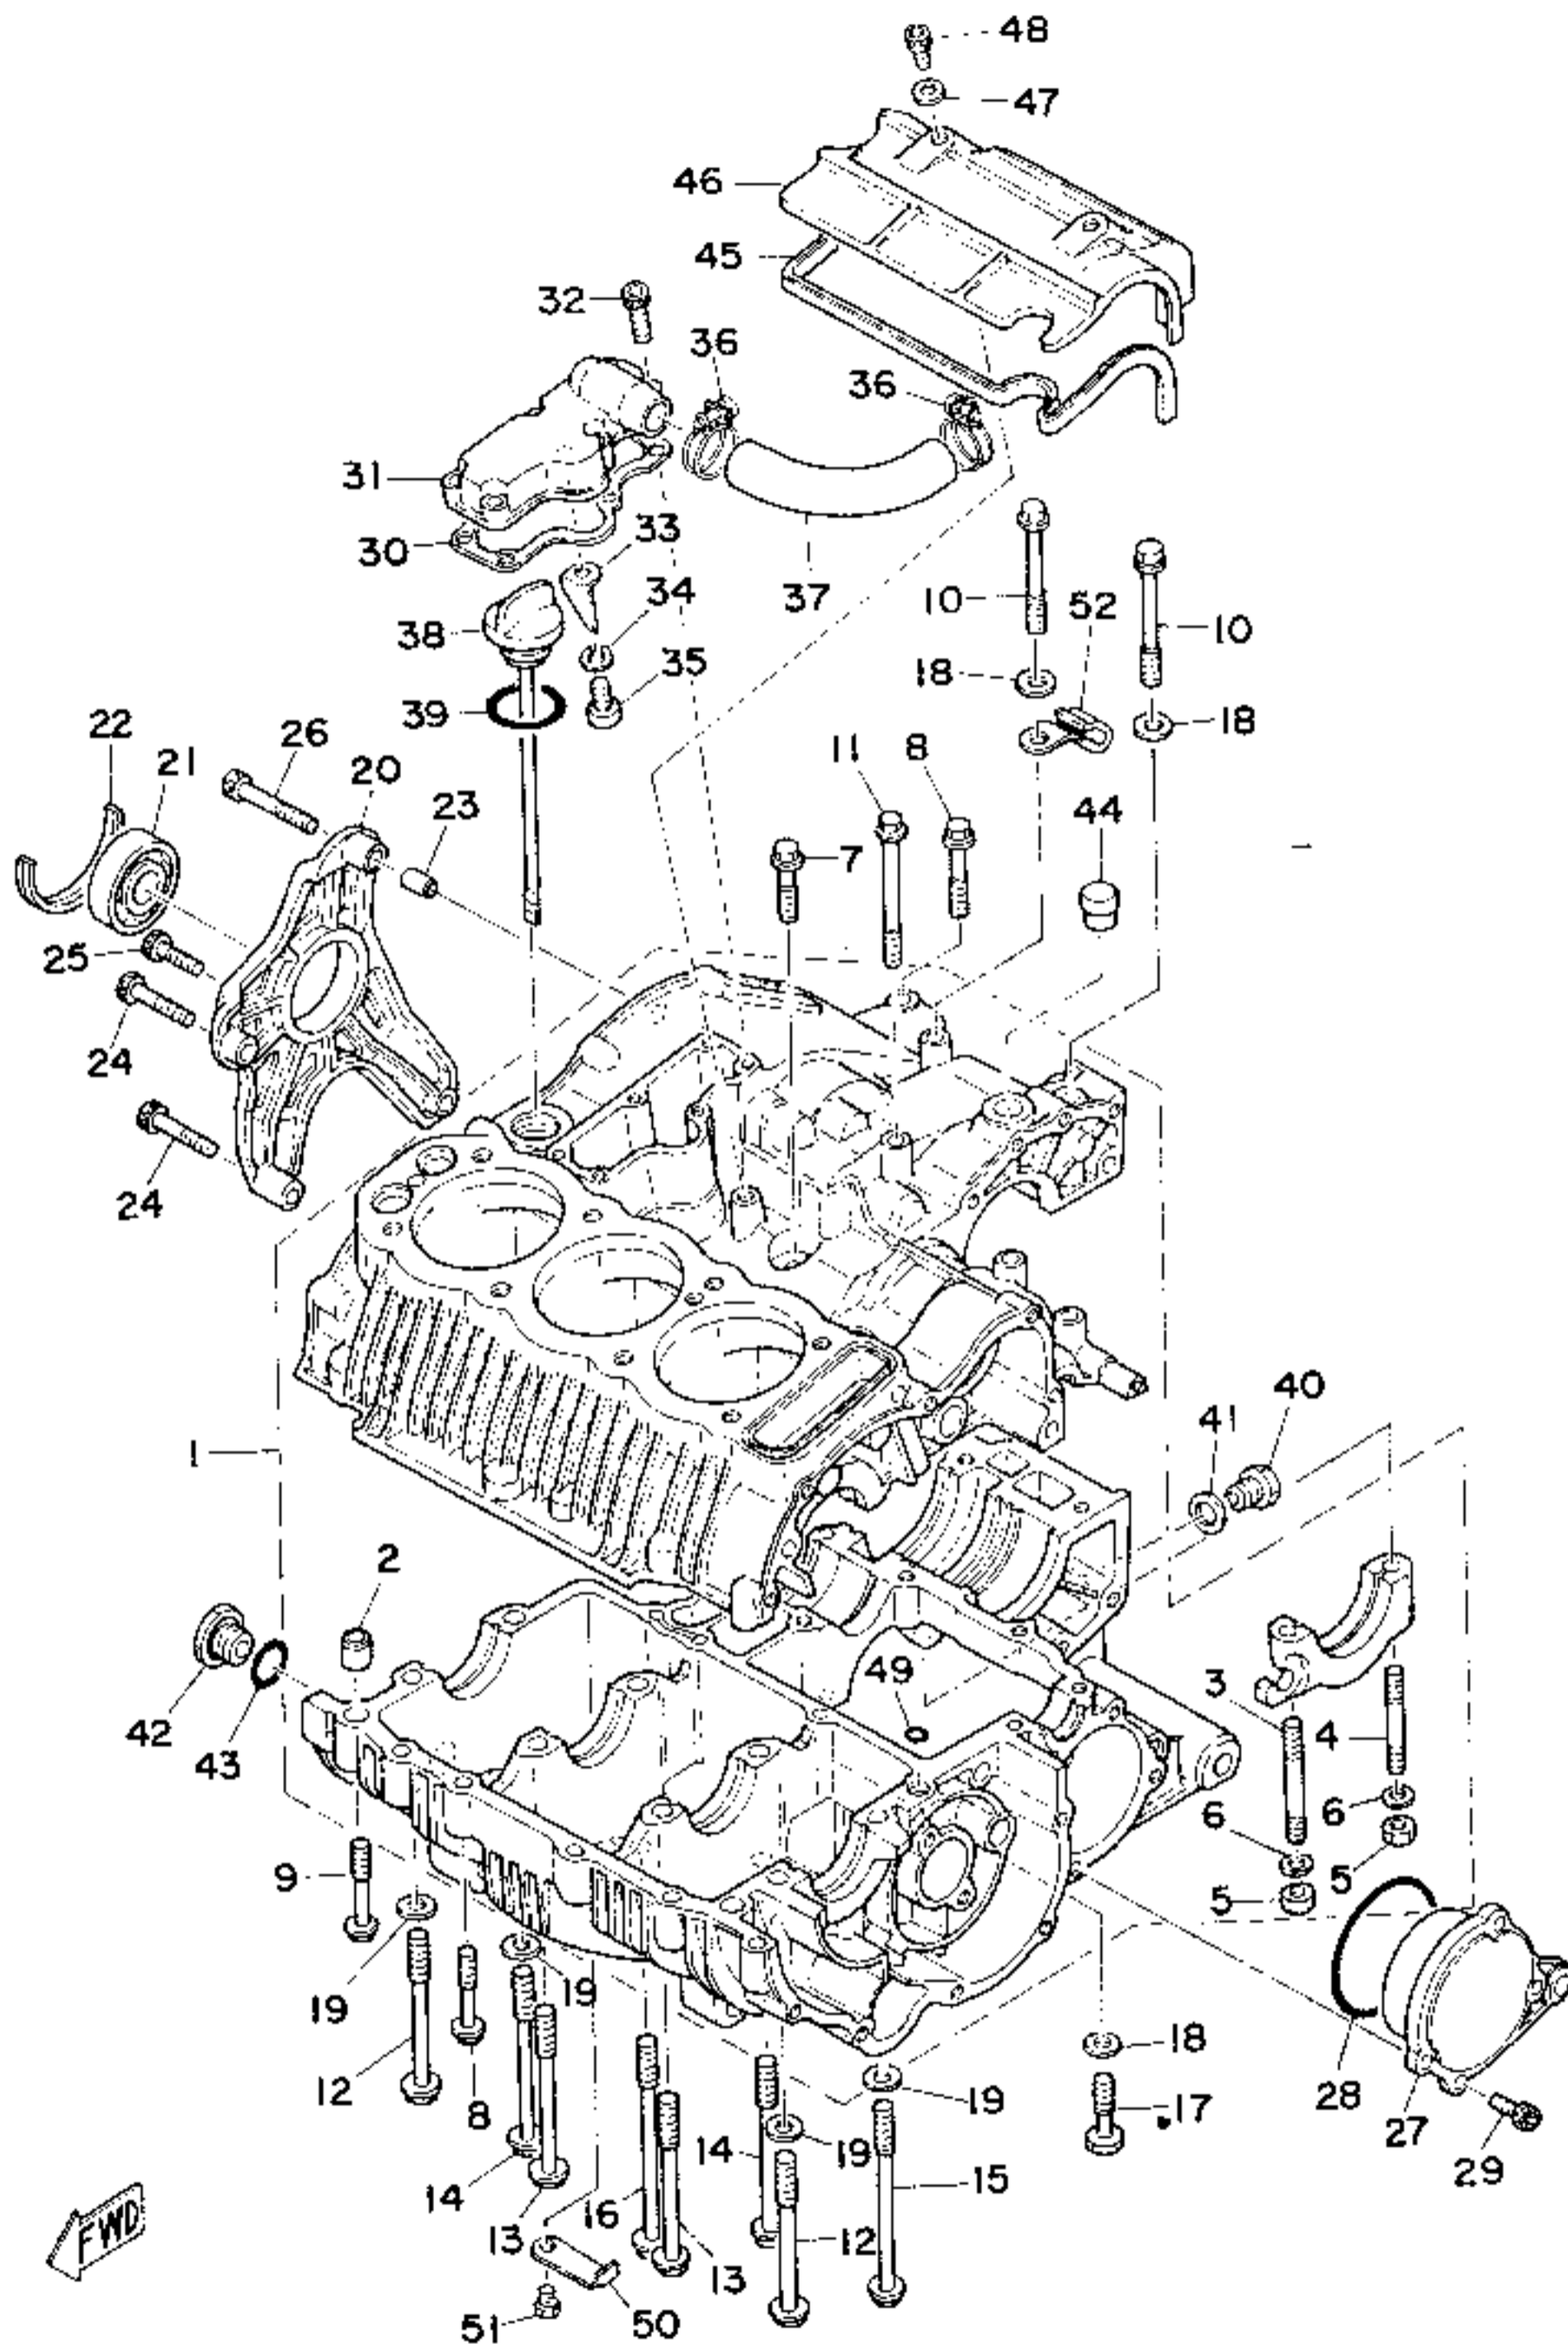

Fig. 16 CRANKCASE

Ref. No.	Parts No.	Description	Q'ty	Alt. Part No.	Remarks
			750D	550 2D	
1	1J7-15100-00	CRANKCASE ASS'Y	1	1	
2	91810-0501b	PIN, dowel (12-8.4-16)	2	2	
3	90116-08229	BOLT, stud	1	1	M8-74.5L
4	90116-08230	BOLT, stud	1	1	M8-54L
5	95313-98600	NUT	2	2	
6	90201-08382	WASHER, plate	2	2	
7	95821-08045	BOLT, flange	1	1	
8	95821-08045	BOLT, flange	11	11	
9	95821-08050	BOLT, flange	1	1	
10	95821-08070	BOLT, flange	2		
	95821-08075	BOLT, flange	3	3	
11	95821-08085	BOLT, flange	1	1	
12	95821-10095	BOLT, flange	2	2	
13	95821-10100	BOLT, flange	2	2	
14	95821-10105	BOLT, flange	2	2	
15	95821-10115	BOLT, flange	1	1	
16	95821-10135	BOLT, flange	1	1	
17	97321-08040	BOLT	1	1	
18	90201-08382	WASHER, plate	1		
	90201-08382	WASHER, plate	3	3	
19	90201-10128	WASHER, plate (341-83909-00)	4	4	
20	1J7-15442-00	HOUSING, bearing	1	1	
21	93306-30418	BEARING (B6304)	1	1	
22	1J7-15449-00	RING, rubber	1	1	
23	91810-03014	PIN, dowel (8.5-10-15)	2	2	
24	91316-08040	BOLT, hexagon socket head	2	2	
25	91316-08025	BOLT, hexagon socket head	1	1	
26	91316-08050	BOLT, hexagon socket head	1	1	
27	1J7-15164-02	HOUSING, bearing	1	1	
28	93210-71315	C-RING (1.9-71)	1	1	
29	91316-06020	BOLT, hexagon socket head	4	4	
30	1J7-11169-00	GASKET, breather cover	1	1