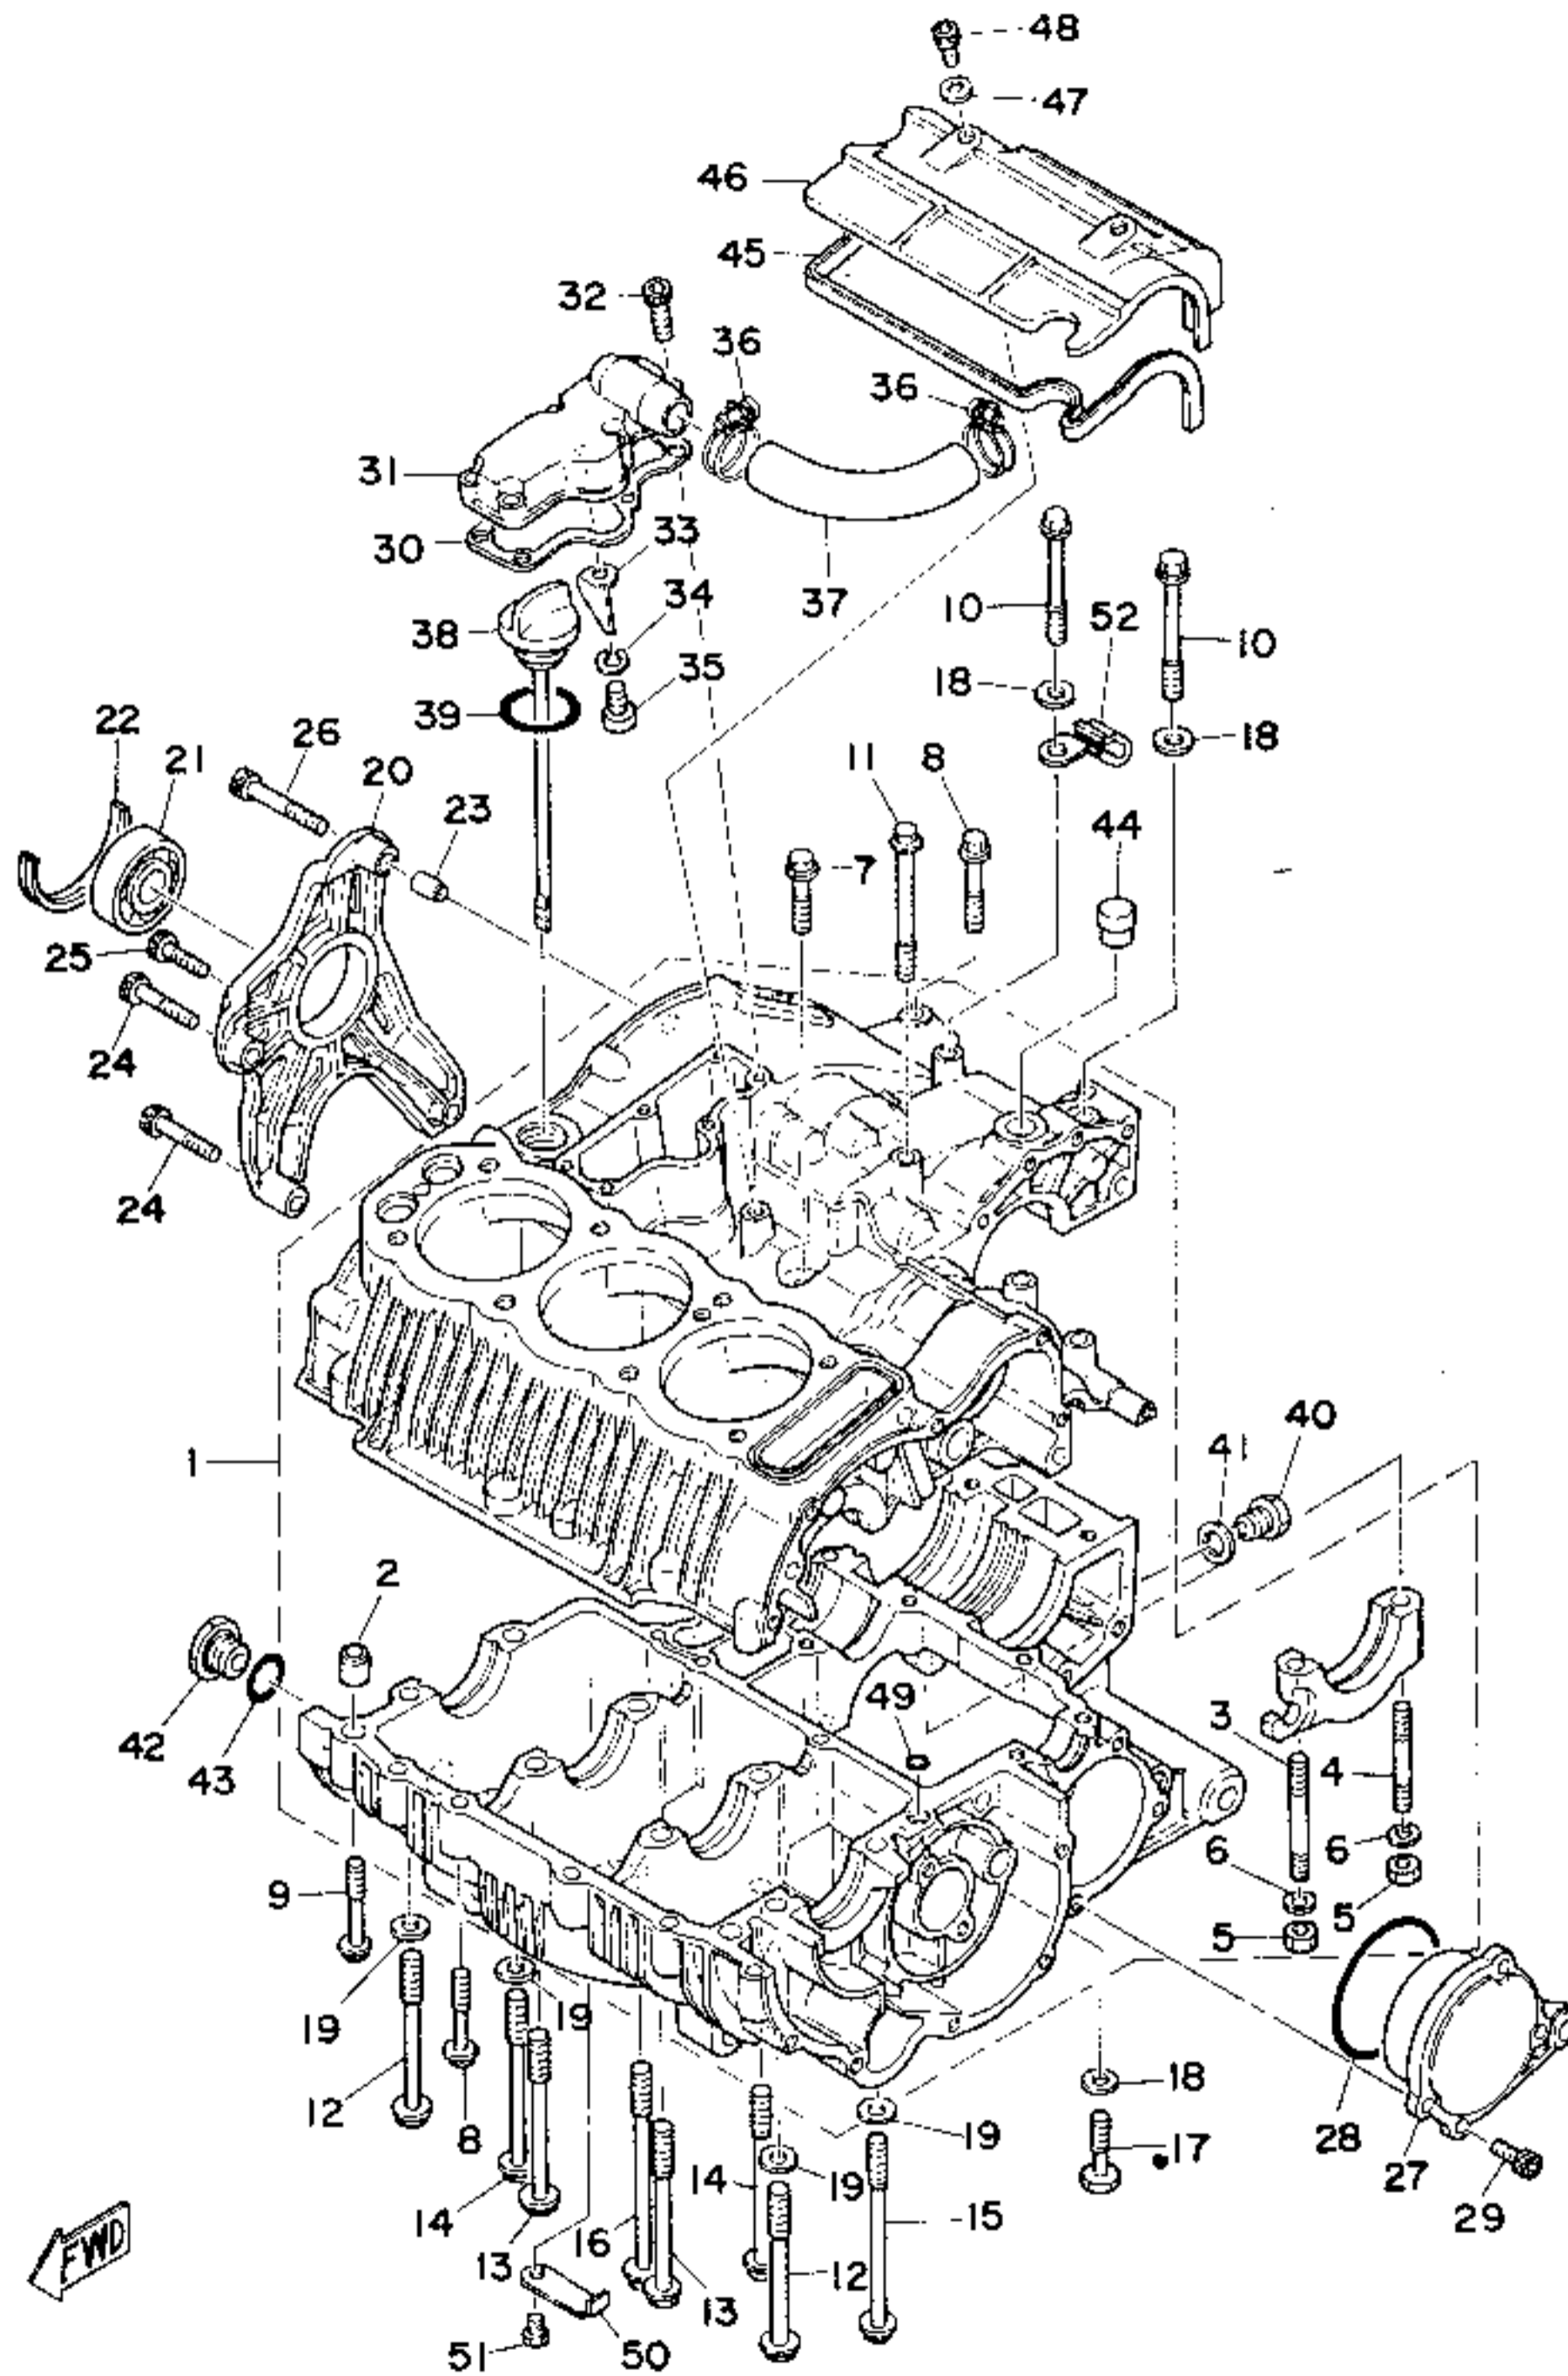

Fig. 16 CRANKCASE

P. No.	Parts No.	Description	Q'ty		Remarks
			750D	750 2D	
31	1J7-11168-01	COVER, breather	1	1	
32	91316-06025	BOLT, hexagon socket head	6	6	
33	1J7-11165-00	PLATE, breather	1	1	
34	92901-06100	WASHER, spring	1	1	
35	92501-06015	SCREW, panhead	1	1	
36	90460-26089	CLAMP, hose	2	2	
37	1J7-11166-00	PIPE, breather	1	1	
38	1J7-15362-00	PLUG, oil level	1	1	
	1T4-15362-00	PLUG, oil level	1	1	
39	93210-29198	C-RING (3.1-29.4)	1	1	
40	90340-14042	PLUG, straight screw	1	1	
41	214-11198-01	GASKET	1	1	
42	90401-18042	BOLT, union	1	1	
43	93210-18319	O-RING (2.2-18)	1	1	
44	1J7-17390-01	BREATHER COMP.	1	1	
45	1J7-15446-00	SEAL, starting motor cover	1	1	
46	1J7-15436-00	COVER, starting motor	1	1	
47	92906-06200	WASHER, plain	2	2	
48	91316-06012	BOLT, hexagon socket head	2	2	
49	93210-09156	O-RING (2.5-9)	1	1	
	93210-09350	O-RING (1.9-8.8)	1	1	
50	90465-08112	CLAMP, harness (1J7-81666-00)	3	3	
51	97301-06010	BOLT	3	3	
52	90465-08017	CLAMP	1	1	