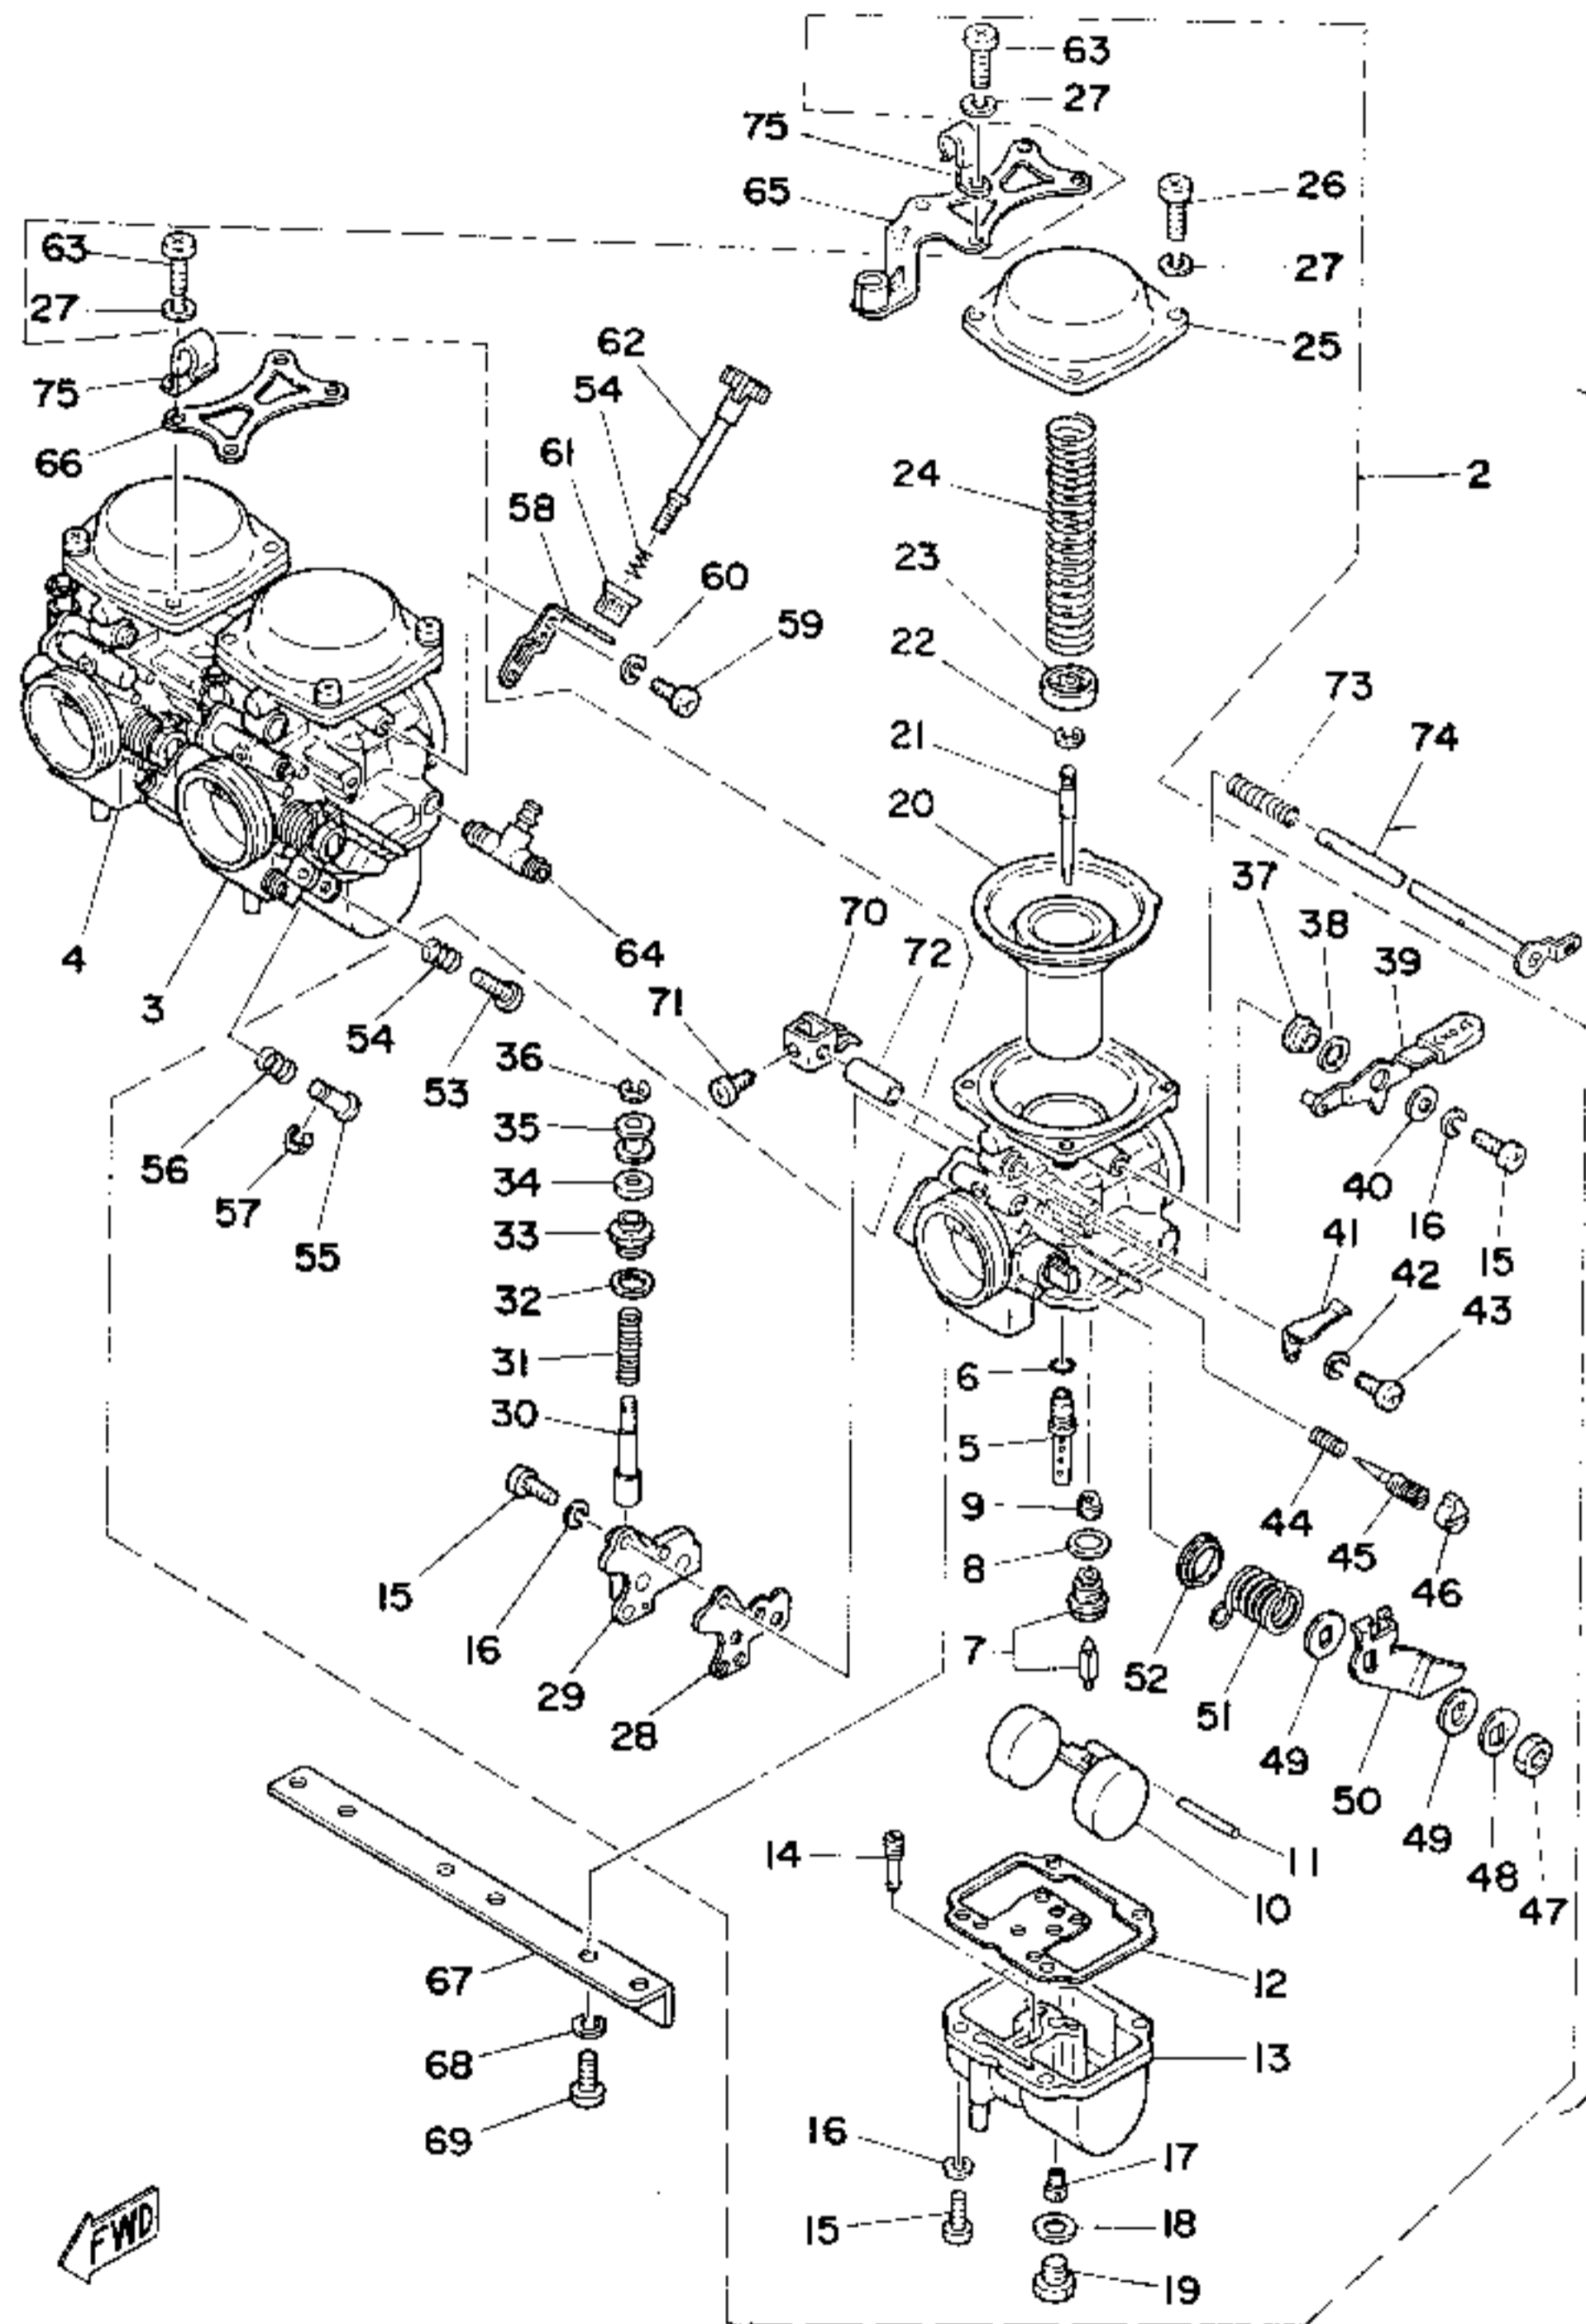

Fig. 19 CARBURETOR

Ref. No.	Parts No.	Description	Q'ty		Remarks
			7501	750 Machine No.	
27	92901-05100	.. WASHER, spring	12	12	
28	1J7-14979-00	.. GASKET, starter body	3	3	
29	1J7-14971-00	.. BODY, starter	3	3	
30	1J7-14171-00	.. PLUNGER, starter	3	3	
31	256-14135-00	.. SPRING, plunger	3	3	
32	256-14954-00	.. WASHER	3	3	
33	584-14176-00	.. CAP, plunger	3	3	
34	306-14173-00	.. COVER, plunger cap	3	3	
35	737-14241-00	.. BUSHING, starter plunger	3	3	
36	737-14137-00	.. CLIP	3	3	
37	1J7-14918-00	.. RING	1	1	
38	584-14955-00	.. WASHER	1	1	
39	1J7-14905-00	.. LEVER, starter I	1	1	
40	256-14952-00	.. WASHER	1	1	
41	584-14938-00	.. SPRING, starter lever	1	1	
42	92901-04100	.. WASHER, spring	1	1	
43	98501-04005	.. SCREW, panhead	1	1	
44	127-14134-00	.. SPRING, pilot screw	3	3	
45	1J7-14923-00	.. SCREW, pilot	3	3	
46	584-14969-00	.. CAP, pilot screw	3	3	
47	95301-12600	.. NUT	3	3	
48	256-14953-00	.. WASHER	3	3	
49	306-14970-00	.. COLLAR, spring	4	4	
50	1J7-14964-00	.. LEVER, throttle left	1	1	
51	127-14913-00	.. LEVER, throttle middle	1	1	
52	1J7-14963-00	.. LEVER, throttle right	1	1	
53	306-14961-00	.. SPRING, throttle	3	3	
54	1J7-14954-00	.. WASHER	3	3	
55	256-14922-01	.. SCREW, throttle stop	2	2	
56	256-14934-01	.. SPRING, throttle stop	3	3	
57	584-14992-00	.. ROD, push	2	2	
58	584-14934-00	.. SPRING, adjuster	2	2