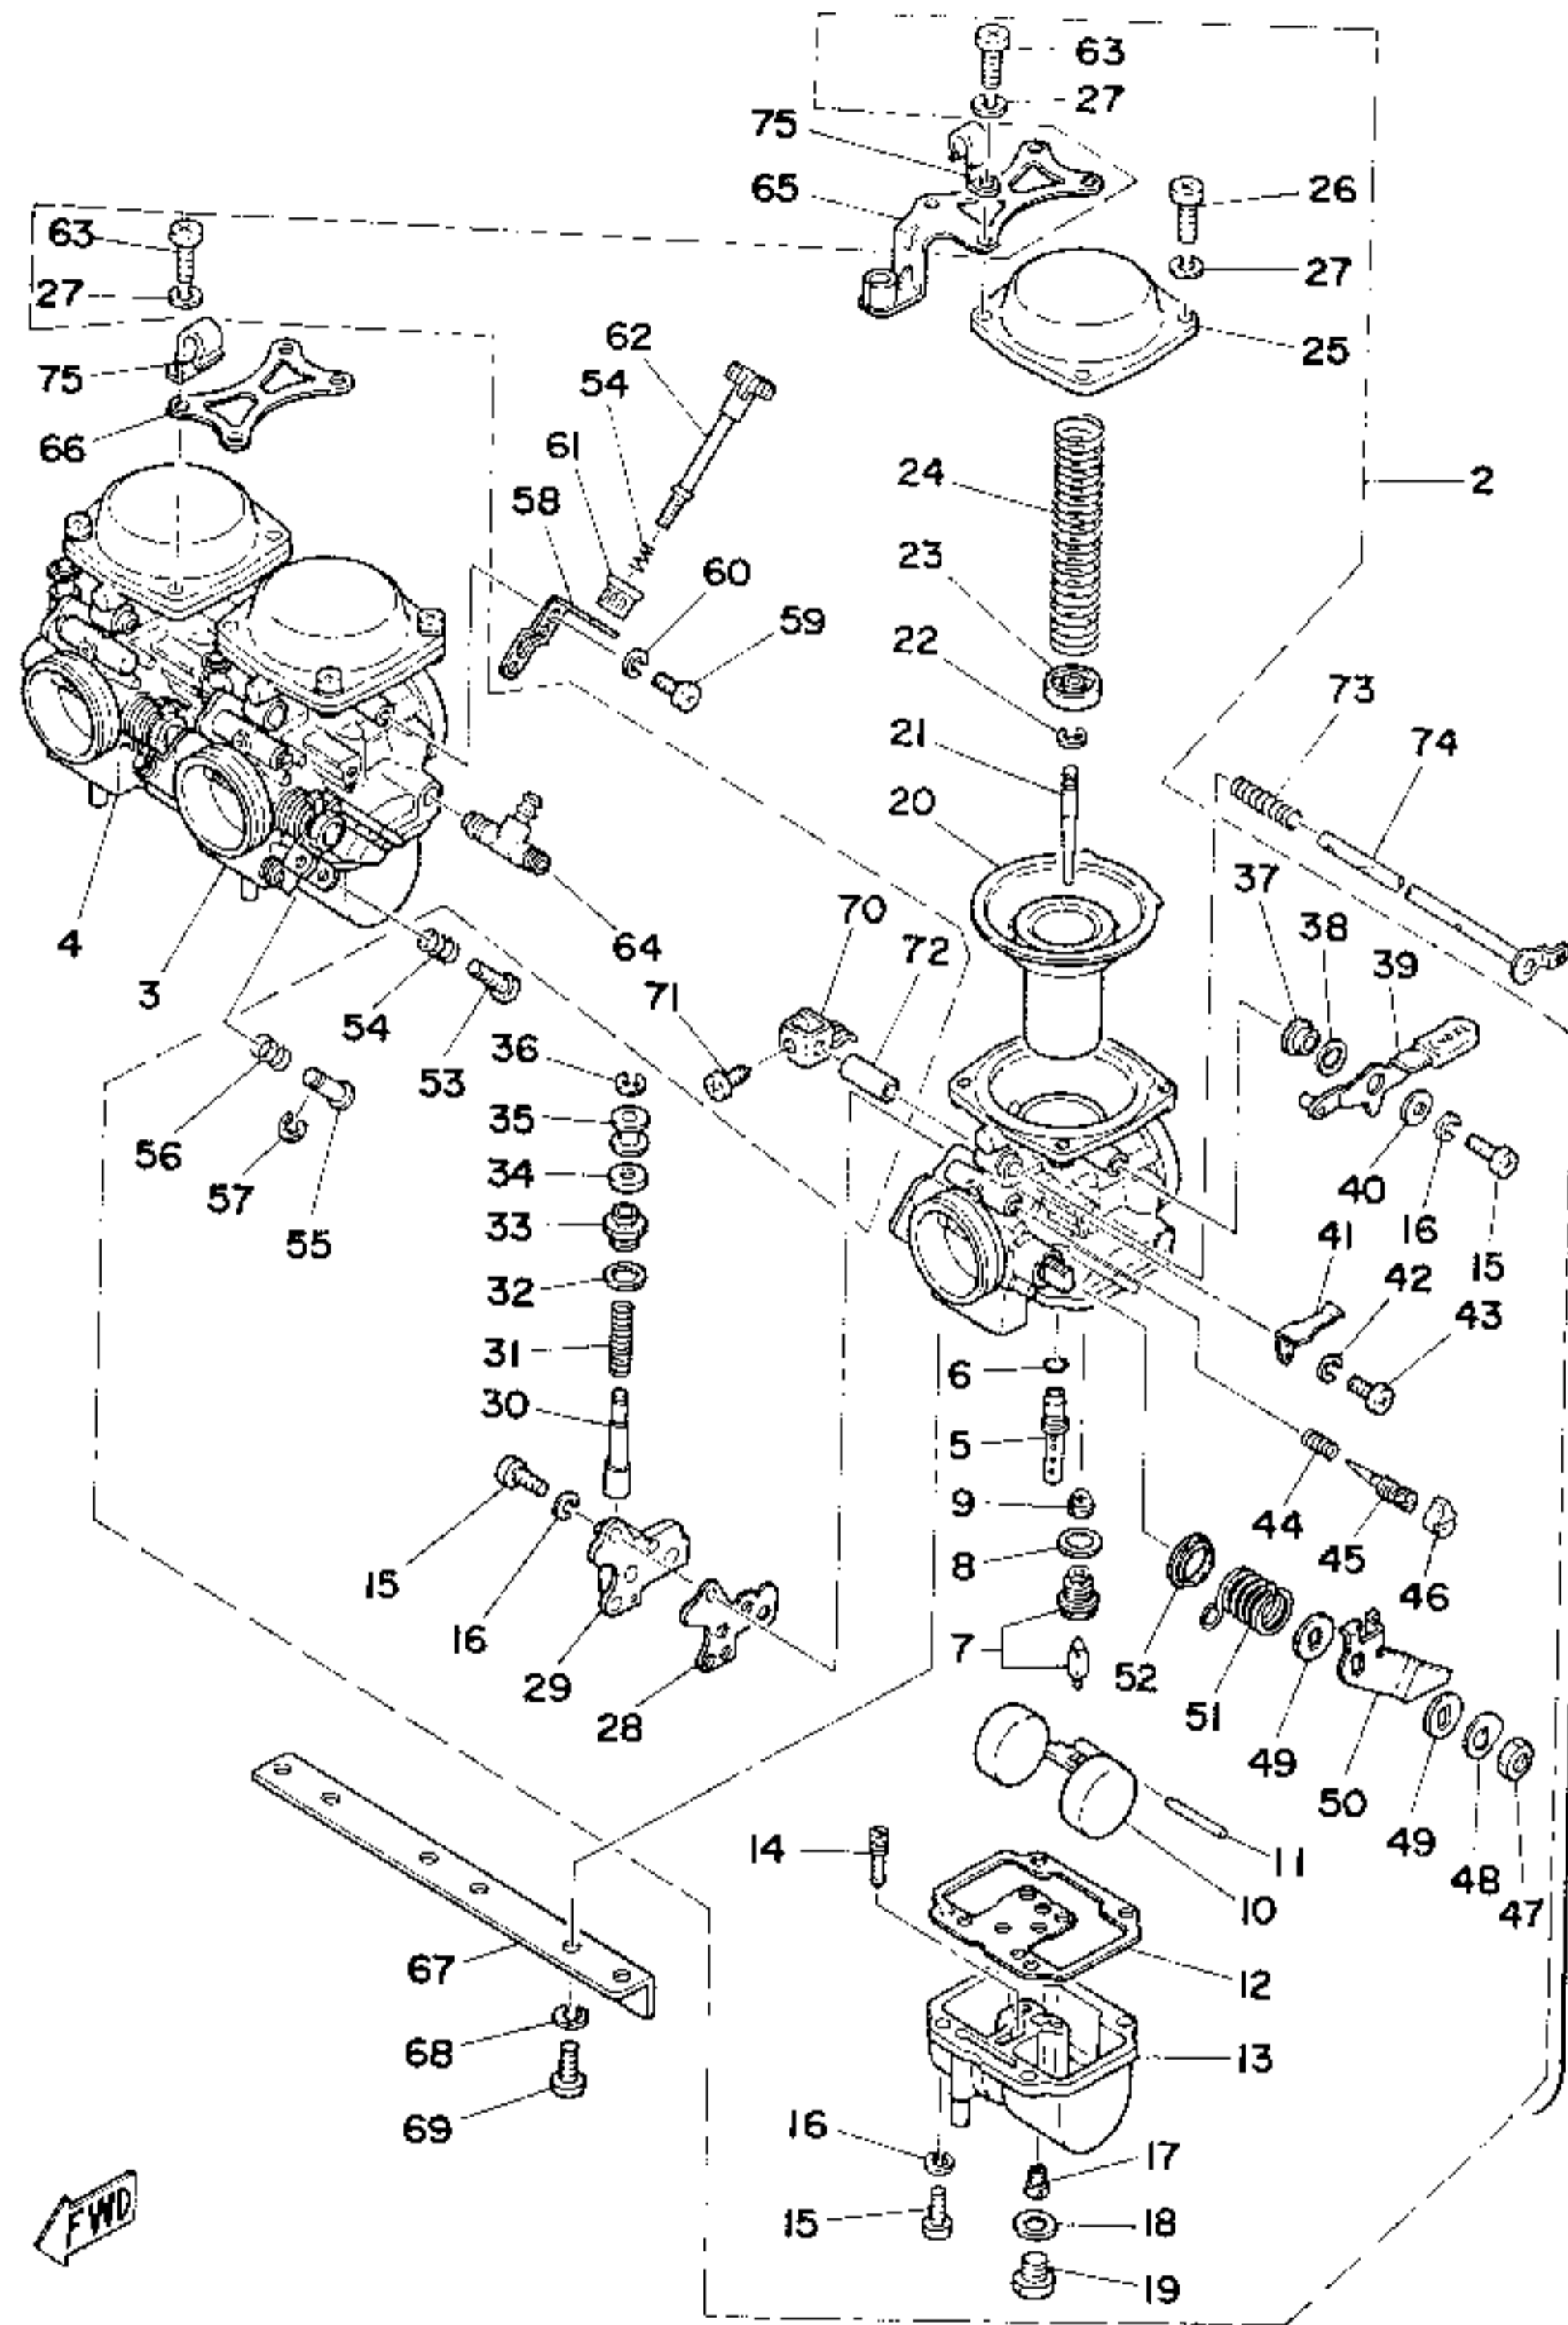

Fig. 19 CARBURETOR

Ref. No.	Parts No.	Description	Q'ty		Remarks
			7501	7502	
1	1J7-14900-01	CARBURETOR ASS'Y	1	1	
2	1J7-14901-00	CARBURETOR ASS'Y 1	1		▽
	1J7-14901-01	CARBURETOR ASS'Y 1	1	1	
3	1J7-14902-00	CARBURETOR ASS'Y 2	1		▽
	1J7-14902-01	CARBURETOR ASS'Y 2	1	1	
4	1J7-14903-00	CARBURETOR ASS'Y 3	1		▽
	1J7-14903-01	CARBURETOR ASS'Y 3	1	1	
5	341-14941-92	NOZZLE, main (Y-2)	3	3	
6	93210-03142	O-RING	3	3	
7	1J7-14190-20	VALVE SEAT ASS'Y (2.05)	3	3	
8	239-14195-00	WASHER, valve seat	3	3	
9	1J7-14994-00	NET, filter	3	3	
10	1J7-14985-00	FLOAT	3	3	
11	127-14186-00	PIN, float	3	3	
12	256-14984-00	GASKET, float chamber	3	3	
13	1J7-14981-09	BODY, float chamber	3		SJ#45
	1J7-14981-05	BODY, float chamber	3	3	SJ#25
14	584-14142-17	JET, pilot (#17.5)	3	3	
15	98501-04012	SCREW, panhead	22	22	
16	92901-04100	WASHER, spring	22	22	
17	256-14944-28	JET, main (#140)	3	3	U.R. U.R. STD
	256-14944-29	JET, main (#145)			
	256-14944-30	JET, main (#150)			
18	256-14956-01	WASHER	3	3	
19	256-14991-00	SCREW, plug	3	3	
20	1J7-14940-00	DIAPHRAGM ASS'Y	3	3	
21	1J7-14116-11	NEEDLE (4K11-3)	3	3	
22	256-14919-00	CLIP, needle	3	3	
23	1J7-14946-00	PLATE, needle fitting	3	3	
24	1J7-14933-00	SPRING, diaphragm	3	3	
25	1J7-14958-00	COVER, diaphragm	3	3	
26	98501-05015	SCREW, panhead	4	4	