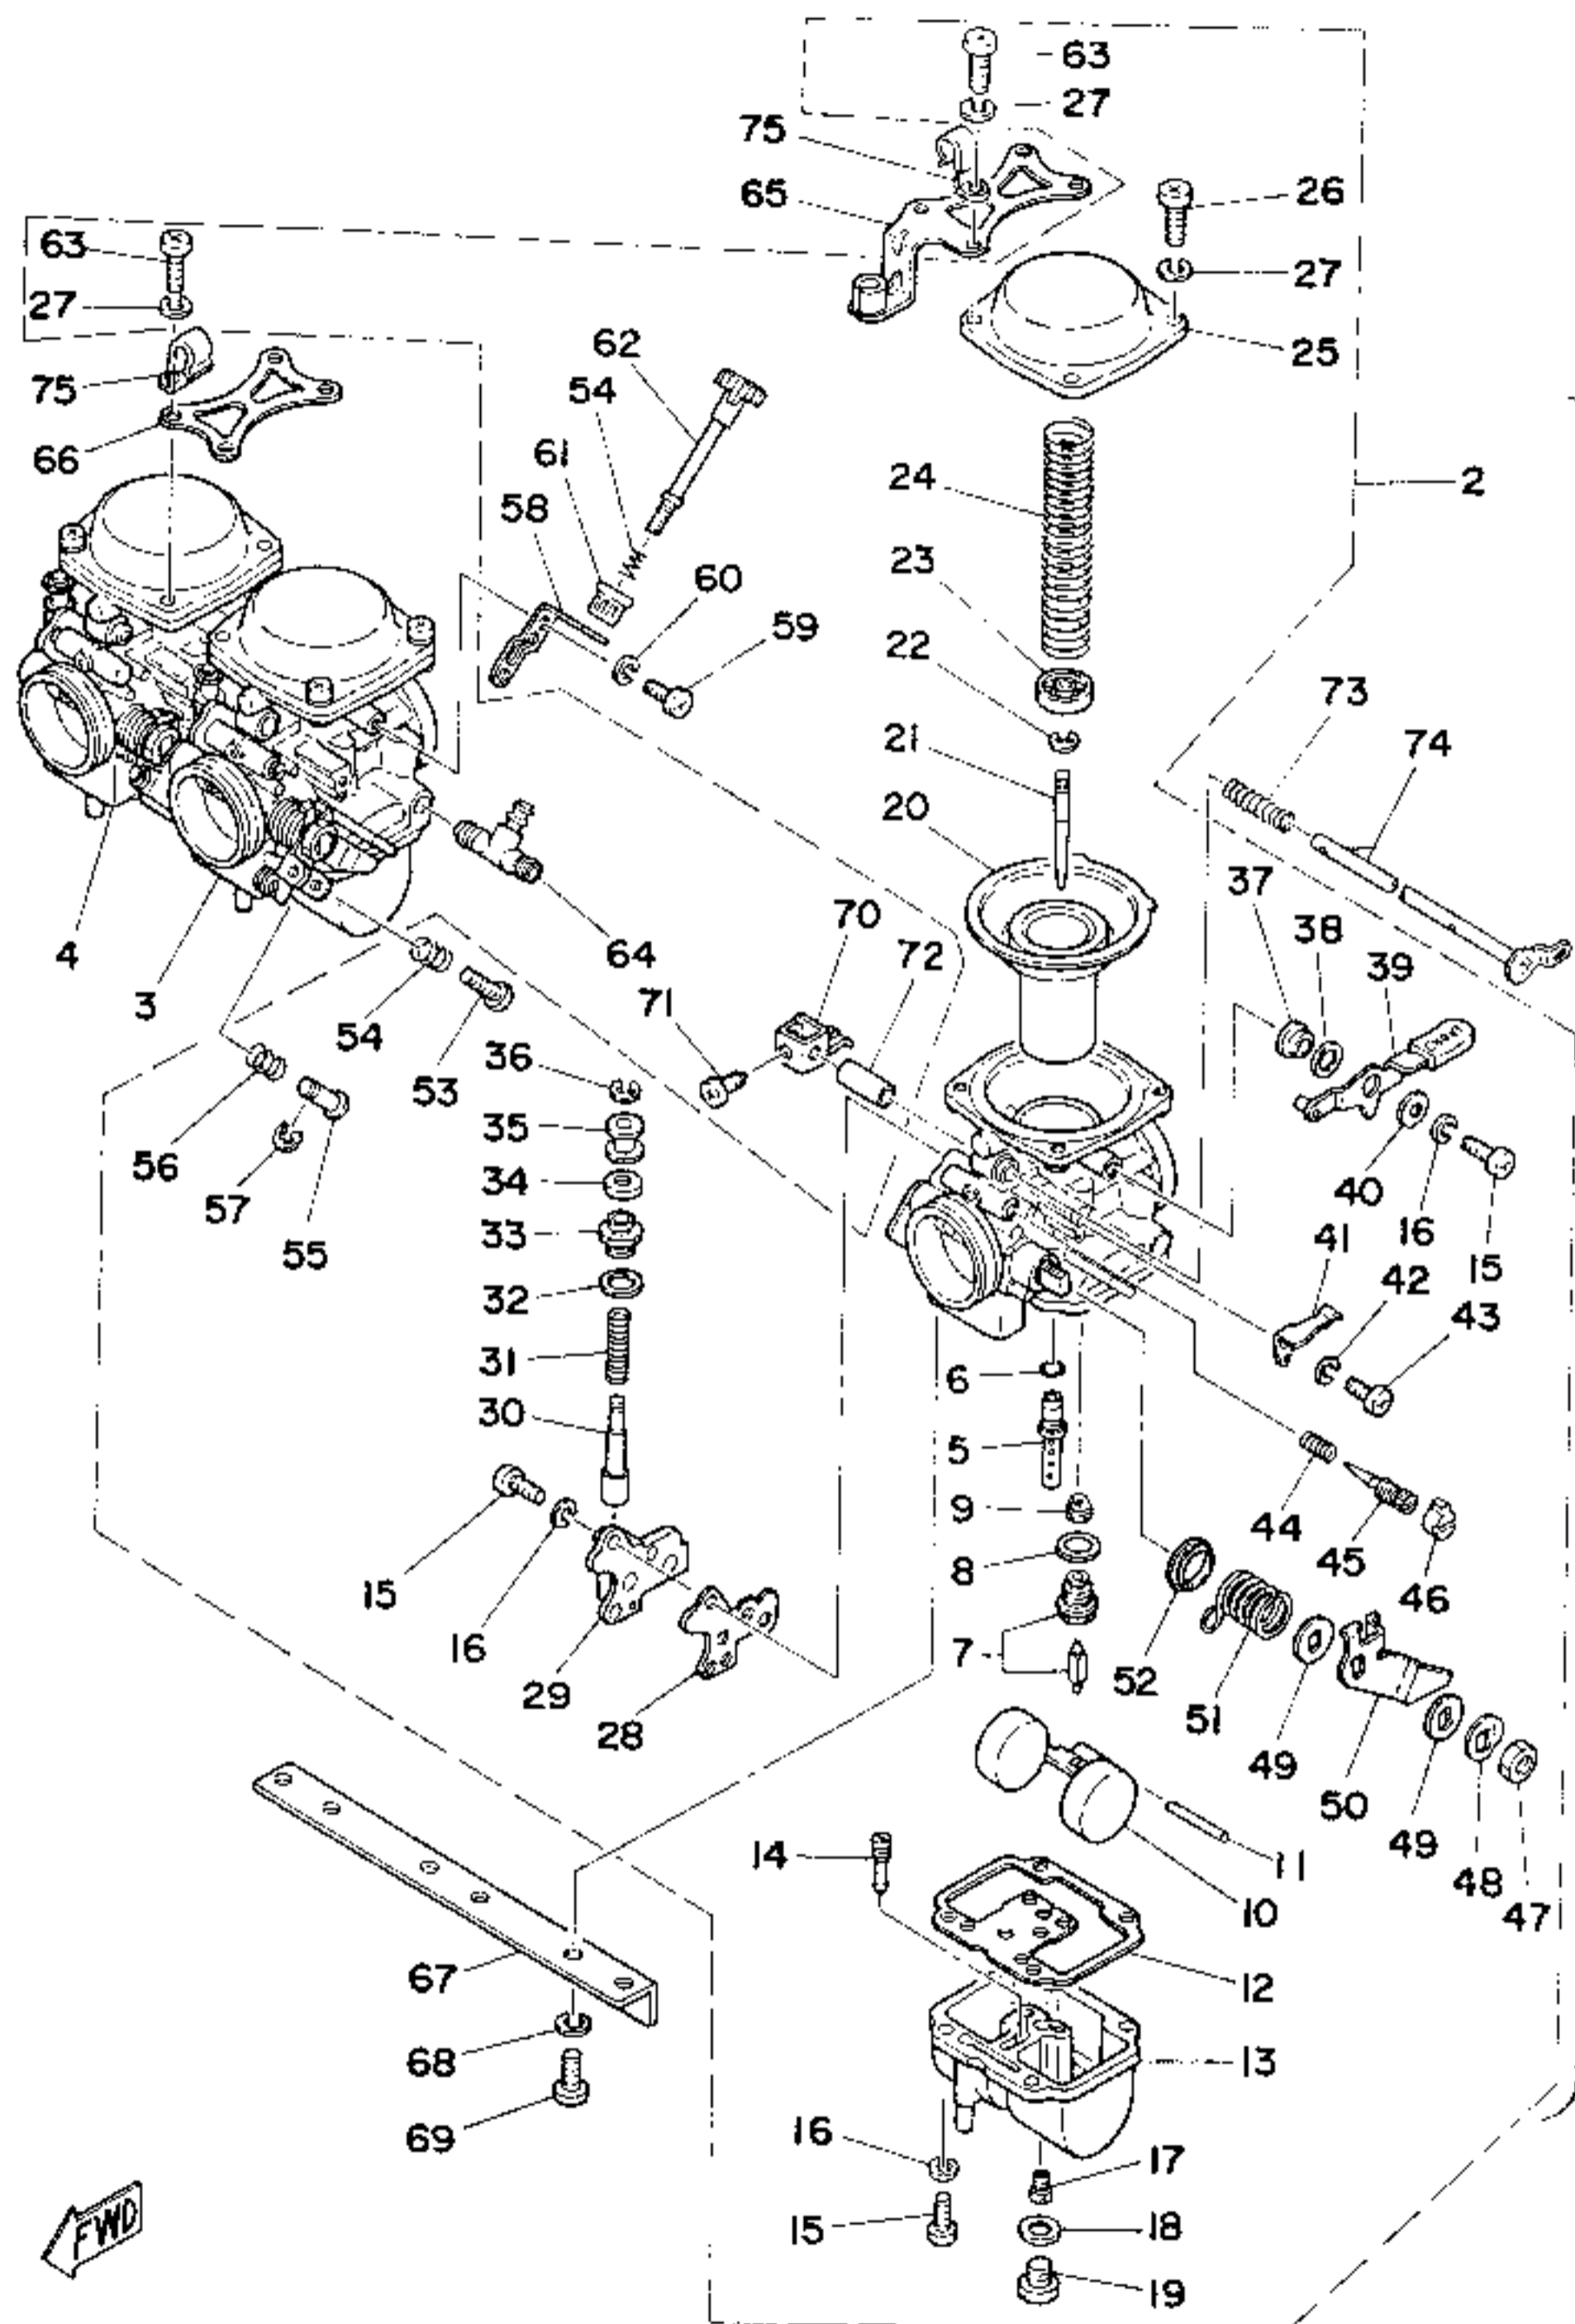

Fig. 19 CARBURETOR

Ref. No.	Parts No.	Description	Qty		Applicable Machine No.	Remarks
			750D	750 2D		
57	584-14937-00	CLIP	2	2		
58	1J7-14995-00	BRACKET	1	1		
59	98501-04008	SCREW, panhead	2	2		
60	92901-04100	WASHER, spring	2	2		
61	1J7-14998-00	BUSHING	1	1		
62	1J7-14922-00	ADJUSTER	1	1		
63	98501-05016	SCREW, panhead	8	8		
64	1J7-14988-00	NIPPLE	2	2		
65	1J7-14926-00	THROTTLE BRACKET ASS'Y	1	1		
66	1J7-14243-00	PLATE, upper	2	1		
67	1J7-14146-00	PLATE, lower	1	1		
68	92901-05100	WASHER, spring	6	6		
69	92501-06012	SCREW, panhead	6	6		
70	1J7-14986-00	LEVER, starter 2	3	3		
71	584-14991-00	SCREW	3	3		
72	1J7-14996-01	PIPE, starter lever shaft	1	1		
73	1J7-14938-00	SPRING, starter lever shaft	1	1		
74	1J7-14977-01	SHAFT, starter lever	1	1		
75	90462-06026	CLIP	2	2